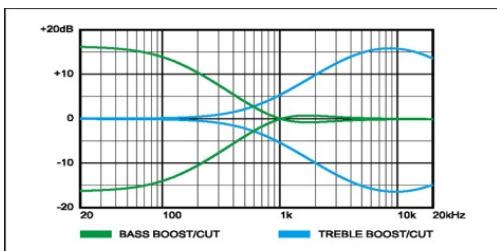

Model No.	EAN	PRICE
SR370E-AWB	4515276877486	1.583,00 zł
SR370E-SPB	4515276877493	1.583,00 zł