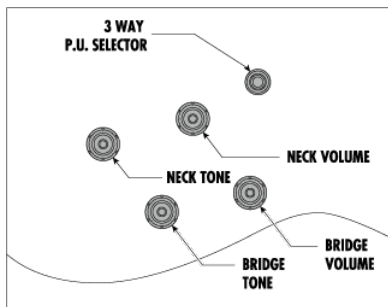

Flamed Maple Bodied AGS

- Classic Elite pickups
- Quik Change III tailpiece

Ibanez Electric Guitars

AGS73FM-TKS

TKS (Transparent Black Sunburst)

Specs

- Neck type	Artcore Mahogany set-in neck
- Body	Flamed Maple top/back/sides
- Fretboard	Bound Rosewood fretboard w/Acrylic block inlay
- Fret	Medium frets
- Bridge	ART-1 bridge
- Neck pickup	Classic Elite (H) neck pickup
- Bridge pickup	Classic Elite (H) bridge pickup
- Hardware color	Chrome

Neck Dimensions

Scale	628mm/24.7"
a : Width at Nut	43mm
b : Width at Last Fret	57mm
c : Thickness at 1st	21mm
d : Thickness at 12th	24mm(at 9F)
Radius	305mmR

Model No.	EAN	PRICE
AGS73FM-TKS	4515276838715	2.355,00 zł

"Item #" stands for the article number as used at Roland Meinl Musikinstrumente GmbH & Co KG ("Meinl"). The price specified is our official list price in PLN and the final price, applicable as of 18. January 2016 and subject to change. Price and model changes as well as changes to technical data are possible without prior announcement. Specialised retail prices may differ. No liability is assumed for setting, printing and colour errors. Roland Meinl Musikinstrumente GmbH & Co KG Spółka komandytowa Oddział w Polsce. | ul.Przemysłowa 20 | 21-100 Lubartów | Polska | E-Mail: info@meindistribution.pl | Website: www.meindistribution.pl