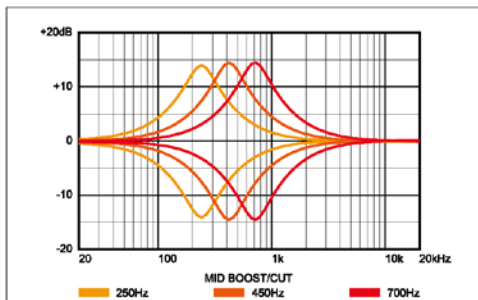

Premium SR-6 w/Ash/Walnut Top

- Premium Fret Edge Treatment
- Mono-rail V bridge
- Nordstrand™ Pickups
- BLACK TUSQ XL® nut
- Ibanez Custom Electronics 3-band eq w/eq bypass switch & 3-way Mid frequency switch
- Gotoh® machineheads

SR1306-NTF

NTF (Natural Flat)

PREMIUM

Specs

- Neck type Atlas-6 5pc Wenge/Bubinga neck w/KTS™ TITANIUM rods
- Body Ash/Walnut top/Mahogany body
- Fretboard Rosewood fretboard w/Avalone Oval dot inlay
- Fret Medium frets w/Premium fret edge treatment
- Bridge Mono-rail V bridge
- Nut Graph Tech® BLACK TUSQ XL® nut
- Neck pickup Nordstrand™ "Big Single" 6 neck pickup
- Bridge pickup Nordstrand™ "Big Single" 6 bridge pickup
- Equaliser Ibanez Custom Electronics 3-band eq w/eq bypass switch & 3-way Mid frequency switch
- Hardware color Gold
- Case/bag Soft case included

Neck Dimensions

Scale	864mm/34"
a : Width at Nut	54mm
b : Width at Last Fret	83mm
c : Thickness at 1st	19.5mm
d : Thickness at 12th	21.5mm
Radius	400mmR

Ibanez Electric Bases

Model No.	EAN	PRICE
SR1306-NTF	4515276871743	5.573,00 zł