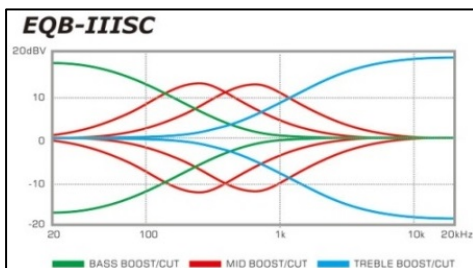

Model No.	EAN	PRICE
BTB1606-DTF	4515276838425	6.517,00 zł