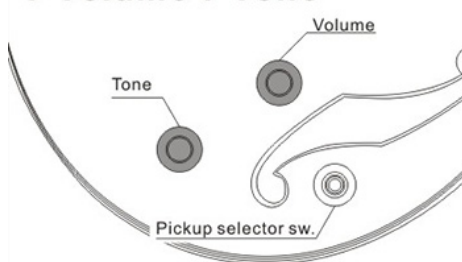

AFB Artcore Vintage Antique Finish

- 30.3" scale set-in neck
- Classic Elite Bass pickups
- ART-1 Wooden bridge
- Honey Gold Sure Grip III knobs
- Antique Chrome hardware

AFBV200A-TCL

TCL (Tobacco Low Gloss)

Specs

- Neck type	Artcore 3pc Maple/Mahogany set-in neck
- Body	Maple top/back/side
- Fretboard	Bound Rosewood fretboard w/White dot inlay
- Fret	Medium frets
- Bridge	ART-1 Wooden bridge
- Neck pickup	Classic Elite Bass neck pickup
- Bridge pickup	Classic Elite Bass bridge pickup
- Hardware color	Antique Chrome

Neck Dimensions

Scale	770mm/30.3"
a : Width at Nut	42mm
b : Width at Last Fret	63mm
c : Thickness at 1st	21.5mm
d : Thickness at 12th	24mm (at 9F)
Radius	400mmR

1-Volume 1-Tone

Ibanez Electric Bases

Model No.

AFBV200A-TCL

EAN

4515276838319

PRICE

2.784,00 zł