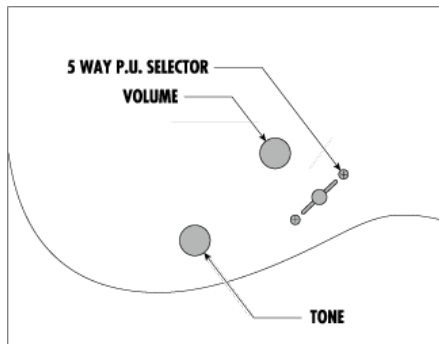

S Prestige in New Finish

- Super Wizard HP Neck
- Prestige Fret Edge Treatment
- Gibraltar Standard II bridge
- Gotoh® MG-T Locking Machineheads

Ibanez Electric Guitars

S5521Q-TAB

TAB (Transparent Aqua Blue)

Prestige

Specs

- Neck type: Super Wizard HP 5pc Maple/Walnut neck w/KTS™ TITANIUM rods
- Body: Quilted Maple top/Mahogany body
- Fretboard: Bound Rosewood fretboard w/Off-set white dot inlay
- Fret: Jumbo frets w/Prestige fret edge treatment
- Bridge: Gibraltar Standard II bridge
- Neck pickup: V7 (H) neck pickup
- Bridge pickup: V8 (H) bridge pickup
- Hardware color: Cosmo Black
- Case/bag: Hardshell case included

Neck Dimensions

Scale	648mm/25.5"
a : Width at Nut	43mm
b : Width at Last Fret	58mm
c : Thickness at 1st	17mm
d : Thickness at 12th	19mm
Radius	430mmR

Model No.	EAN	PRICE
S5521Q-TAB	4515276838265	7.932,00 zł

"Item #" stands for the article number as used at Roland Meinl Musikinstrumente GmbH & Co KG ("Meinl"). The price specified is our official list price in PLN and the final price, applicable as of 18. January 2016 and subject to change. Price and model changes as well as changes to technical data are possible without prior announcement. Specialised retail prices may differ. No liability is assumed for setting, printing and colour errors. Roland Meinl Musikinstrumente GmbH & Co KG Spółka komandytowa Oddział w Polsce. | ul.Przemysłowa 20 | 21-100 Lubartów | Polska | E-Mail: info@meindistribution.pl | Website: www.meindistribution.pl