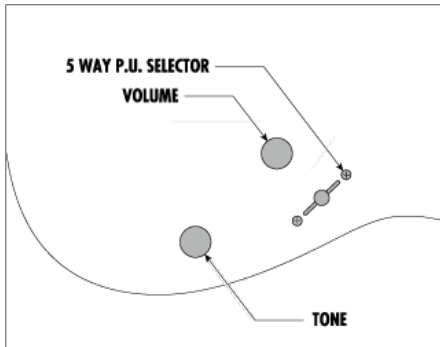

Prestige RG655 in New Finish

Ibanez Electric Guitars

- Super Wizard HP 5pc Maple/Walnut neck
- Prestige Fret Edge Treatment
- Edge Tremolo Bridge
- DiMarzio® Pickups

RG655-GK

GK (Galaxy Black)

Prestige

Specs

- Neck type: Super Wizard HP 5pc Maple/Walnut neck
- Body: Basswood body
- Fretboard: Rosewood fretboard w/White dot inlay
- Fret: Jumbo frets w/Prestige fret edge treatment
- Bridge: Edge tremolo bridge
- Neck pickup: DiMarzio® Air Norton™ (H) neck pickup
- Middle pickup: DiMarzio® True Velvet™ (S) middle pickup
- Bridge pickup: DiMarzio® The Tone Zone® (H) bridge pickup
- Hardware color: Cosmo black
- Case/bag: Hardshell case included

Neck Dimensions

Scale	648mm/25.5"
a : Width at Nut	43mm
b : Width at Last Fret	58mm
c : Thickness at 1st	17mm
d : Thickness at 12th	19mm
Radius	430mmR

Model No. [	EAN	PRICE
RG655-GK	4515276638643	5.573,00 zł

"Item #" stands for the article number as used at Roland Meinl Musikinstrumente GmbH & Co KG ("Meinl"). The price specified is our official list price in PLN and the final price, applicable as of 18. January 2016 and subject to change. Price and model changes as well as changes to technical data are possible without prior announcement. Specialised retail prices may differ. No liability is assumed for setting, printing and colour errors. Roland Meinl Musikinstrumente GmbH & Co KG Spółka komandytowa Oddział w Polsce. | ul.Przemysłowa 20 | 21-100 Lubartów | Polska | E-Mail: info@meindistribution.pl | Website: www.meindistribution.pl