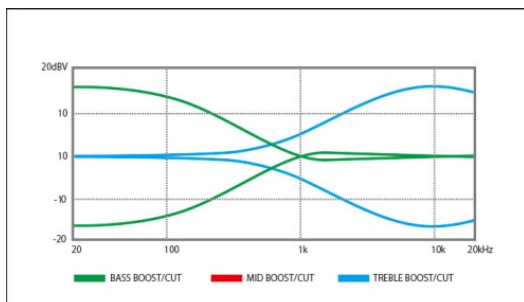

SR800 Debut

- Bartolini® MK-1 pickups
- Jatoba Bubinga Slim neck
- Ibanez Custom Electronics 3-Band eq w/3-way frequency switch

SR800-BIF

BIF (Black Ice Flat)

SR800-AWT

AWT (Aged Whiskey Burst Flat)

Specs

- Neck type: SR4 5pc Jatoba/Bubinga neck
- Body: Poplar Burl top/Mahogany body
- Fretboard: Rosewood fretboard w/Abalone Oval inlay
- Fret: Medium frets
- Bridge: Accu-cast B300 bridge
- Neck pickup: Bartolini® MK-1 neck pickup
- Bridge pickup: Bartolini® MK-1 bridge pickup
- Equaliser: Ibanez Custom Electronics 3-band eq w/3-way mid frequency switch
- Hardware color: Gold

Neck Dimensions

Scale	864mm/34"
a : Width at Nut	38mm
b : Width at Last Fret	62mm
c : Thickness at 1st	19.5mm
d : Thickness at 12th	21.5mm
Radius	305mmR

Model No.	EAN	PRICE
SR800-BIF	4515276871873	3.642,00 zł
SR800-AWF	4515276871866	3.642,00 zł