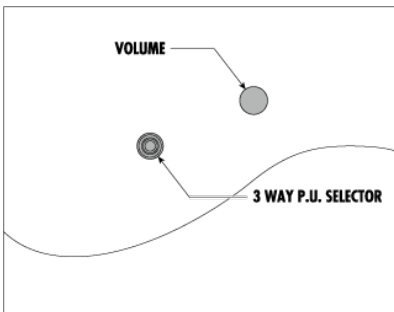

Sam Totman [DragonForce] New Signature Model

- Edge Zero II tremolo bridge
- Quantum pickups

STM3-MGS

MGS (Metallic Gray Sunburst)

Specs

- Neck type: Wizard III Maple neck
- Body: Mahogany body
- Fretboard: Bound Rosewood fretboard w/Acrylic angled block inlay
- Fret: Jumbo frets
- Bridge: Edge-Zero II tremolo bridge
- Neck pickup: Quantum (H) neck pickup
- Bridge pickup: Quantum (H) bridge pickup
- Hardware color: Cosmo black
- Case/Bag: Hardshell case included

Neck Dimensions

Scale	648mm/25.5"
a : Width at Nut	43mm
b : Width at Last Fret	58mm
c : Thickness at 1st	19mm
d : Thickness at 12th	21mm
Radius	400mmR

Model No.	EAN	PRICE
STM3-MGS	4515276879657	3.642,00 zł

"Item #" stands for the article number as used at Roland Meinl Musikinstrumente GmbH & Co KG ("Meinl"). The price specified is our official list price in PLN and the final price, applicable as of 18. January 2016 and subject to change. Price and model changes as well as changes to technical data are possible without prior announcement. Specialised retail prices may differ. No liability is assumed for setting, printing and colour errors. Roland Meinl Musikinstrumente GmbH & Co KG Spółka komandytowa Oddział w Polsce. | ul.Przemysłowa 20 | 21-100 Lubartów | Polska | E-Mail: info@meindistribution.pl | Website: www.meindistribution.pl