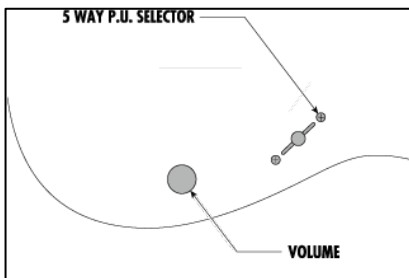

Jake Bowen New Signature Model

Ibanez Electric Guitars

- DiMarzio® Titan™ pickups
- Gotoh® MG-T Locking machineheads
- JBM special inlay

JBM20

Specs

- Neck type: Wizard III 3pc Maple neck
- Body: Maple top/Mahogany body
- Fretboard: Bound Rosewood fretboard
- Fret: Jumbo frets
- Bridge: Edge-Zero II tremolo bridge
- Neck pickup: DiMarzio® Titan™ (H) neck pickup
- Bridge pickup: DiMarzio® Titan™ (H) bridge pickup
- Hardware color: Black (Gold machineheads)

Neck Dimensions

Scale	648mm/25.5"
a : Width at Nut	43mm
b : Width at Last Fret	58mm
c : Thickness at 1st	19mm
d : Thickness at 12th	21mm
Radius	400mmR

Model No.	EAN	PRICE
JBM20	4515276872382	4.715,00 zł

"Item #" stands for the article number as used at Roland Meinel Musikinstrumente GmbH & Co KG ("Meinl"). The price specified is our official list price in PLN and the final price, applicable as of 18. January 2016 and subject to change. Price and model changes as well as changes to technical data are possible without prior announcement. Specialised retail prices may differ. No liability is assumed for setting, printing and colour errors. Roland Meinel Musikinstrumente GmbH & Co KG Spółka komandytowa Oddział w Polsce. | ul.Przemysłowa 20 | 21-100 Lubartów | Polska | E-Mail: info@meindistribution.pl | Website: www.meindistribution.pl