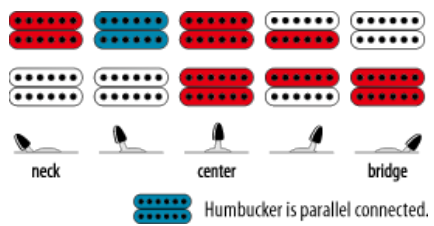

RG-7 Prestige w/Hardtail Bridge

Ibanez Electric Guitars

- Wizard-7 5pc Maple/Wenge Neck
- Prestige Fret Edge Treatment
- Gotoh® MG-T Locking Machineheads
- Gibraltar Standard II-7 Bridge
- DiMarzio® Pickups

RG752FX-GK

GK (Galaxy Black)

Prestige

Specs

- Neck type: Wizard-7 5pc Maple/Wenge neck
- Body: Basswood body
- Fretboard: Rosewood fretboard w/White dot inlay
- Fret: Jumbo frets w/Prestige fret edge treatment
- Bridge: Gibraltar Standard II-7 bridge
- Neck pickup: DiMarzio® PAF® 7 (H) neck pickup
- Bridge pickup: DiMarzio® PAF® 7 (H) bridge pickup
- Hardware color: Cosmo black
- Machineheads: Gotoh® MG-T locking machineheads
- Case/bag: Hardshell case included

Neck Dimensions

Scale	648mm/25.5"
a : Width at Nut	48mm
b : Width at Last Fret	68mm
c : Thickness at 1st	19mm
d : Thickness at 12th	21mm
Radius	430mmR

Model No.	EAN	PRICE
RG752FX-GK	4515276638674	5.144,00 zł

"Item #" stands for the article number as used at Roland Meinl Musikinstrumente GmbH & Co KG ("Meinl"). The price specified is our official list price in PLN and the final price, applicable as of 18. January 2016 and subject to change. Price and model changes as well as changes to technical data are possible without prior announcement. Specialised retail prices may differ. No liability is assumed for setting, printing and colour errors. Roland Meinl Musikinstrumente GmbH & Co KG Spółka komandytowa Oddział w Polsce. | ul.Przemysłowa 20 | 21-100 Lubartów | Polska | E-Mail: info@meindistribution.pl | Website: www.meindistribution.pl