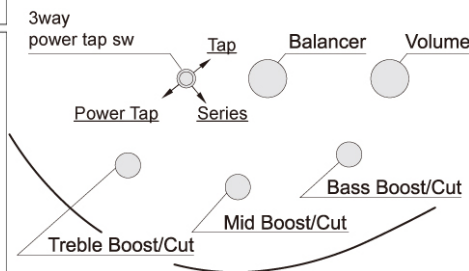

SR305B w/New Pickups & Electronics

- New PowerSpan Dual Coil pickups
- Ibanez Custom Electronic 3-band eq w/3-way power tap switch

SR305EB-WK

WK(Weathered Black)

Specs

- Neck type SR5 5pc Maple/Rosewood neck
- Body Mahogany body
- Fretboard Rosewood fretboard w/White dot inlay
- Fret Medium frets
- Bridge Accu-cast B125 bridge
- Neck pickup PowerSpan Dual Coil neck pickup
- Bridge pickup PowerSpan Dual Coil bridge pickup
- Equaliser Ibanez Custom Electronics 3-band eq w/3-way power tap switch
- Hardware color Black

Neck Dimensions

Scale	864mm/34"
a : Width at Nut	45mm
b : Width at Last Fret	68mm
c : Thickness at 1st	19.5mm
d : Thickness at 12th	21.5mm
Radius	305mmR

Ibanez Electric Bases

Model No.	EAN	PRICE
SR305EB-WK	4515276877462	1.497,00 zł