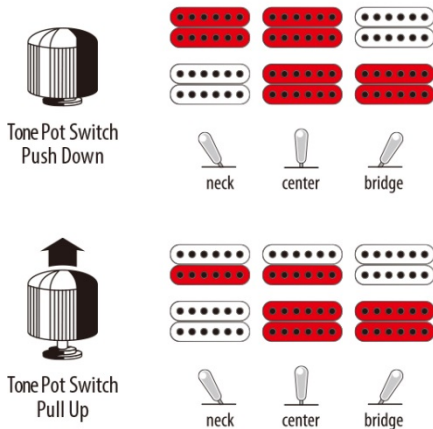

AM ARTSTAR Vintage Distressed Finish

- Super 58 pickups
- Ebony fretboard
- Bone nut
- Honey Gold Sure Grip III knobs
- Antique Chrome hardware
- Coil-tap switch on neck tone control (push/pull)

AMV100FMD-YSL

YSL (Yellow Sunburst Low Gloss)

Specs

- Neck type: Artstar 3pc Mahogany/Maple set-in neck
- Body: Flamed Maple top/back/sides
- Fretboard: Bound Ebony fretboard w/Acrylic & Abalone block inlay
- Fret: Medium frets w/Artstar fret edge treatment
- Bridge: ART-1 bridge
- Tailpiece: Quik Change III tailpiece
- Neck pickup: Super 58 (H) neck pickup
- Bridge pickup: Super 58 (H) bridge pickup
- Hardware color: Antique Chrome
- Case/bag: Hardshell case included

Neck Dimensions

Scale	628mm/24.7"
a : Width at Nut	43mm
b : Width at Last Fret	57mm
c : Thickness at 1st	23mm
d : Thickness at 12th	24mm(at 9F)
Radius	305mmR

Model No.	EAN	PRICE
AMV100FMD-YSL	4515276878650	5.144,00 zł

"Item #" stands for the article number as used at Roland Meinl Musikinstrumente GmbH & Co KG ("Meinl"). The price specified is our official list price in PLN and the final price, applicable as of 18. January 2016 and subject to change. Price and model changes as well as changes to technical data are possible without prior announcement. Specialised retail prices may differ. No liability is assumed for setting, printing and colour errors. Roland Meinl Musikinstrumente GmbH & Co KG Spółka komandytowa Oddział w Polsce. | ul.Przemysłowa 20 | 21-100 Lubartów | Polska | E-Mail: info@meindistribution.pl | Website: www.meindistribution.pl