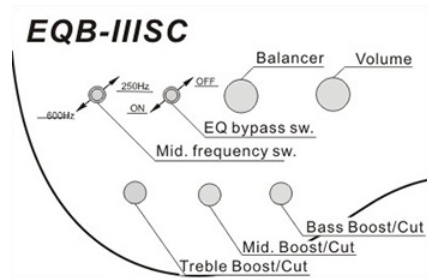

Premium BTB-5 in New Finish

- Premium Fret Edge Treatment
- Mono-rail bridge
- Nordstrand™ pickups
- BLACK TUSQ XL® nut
- Secure high-tech Neutrik® locking output jack

BTB1605-DTF

DTF (Deep Twilight Flat)

PREMIUM

Specs

- Neck type: BTB5 9pc Wenge/Bubinga/Maple neck-through w/Graphite reinforcement rods
- Body: Poplar Burl top/Mahogany wing body
- Fretboard: Rosewood fretboard w/Abalone off-set dot inlay
- Fret: Medium frets w/Premium fret edge treatment
- Number of Flets: 24
- Bridge: Mono-rail IV bridge
- Neck pickup: Nordstrand™ "Big Single" 5 neck pickup
- Bridge pickup: Nordstrand™ "Big Single" 5 bridge pickup
- Equaliser: EQB-IIISC 3-band eq w/eq bypass switch & Mid frequency switch
- Hardware color: Gold
- Nut: Graph Tech® BLACK TUSQ XL® nut
- Case/Bag: Soft case included

Neck Dimensions

Scale	889mm/35"
a : Width at Nut	47mm
b : Width at Last Fret	76mm
c : Thickness at 1st	20mm
d : Thickness at 12th	22mm
Radius	400mmR