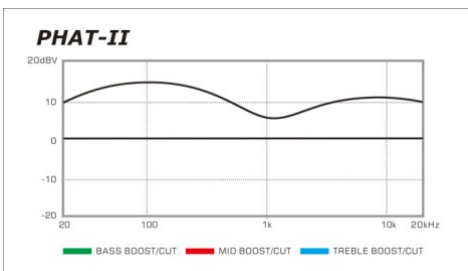

Neck Dimensions

Scale	864mm/34"
a : Width at Nut	41mm
b : Width at Last Fret	62mm
c : Thickness at 1st	21mm
d : Thickness at 12th	22mm
Radius	305mmR

Ibanez Electric Bases

Model No.	EAN	PRICE
GSR200BL-WNF	4515276761754	1.197,00 zł