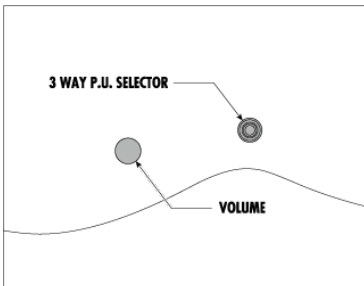

RGD-7 Iron Label w/Layered Body

- DiMarzio® Fusion Edge pickups
- Birdseye Maple fretboard
- 673.5mm/26.5" scale length
- Gotoh® Locking machineheads

RGDIX7MPB-SBB

SBB (Surreal Blue Burst)

Specs

- Neck type Nitro Wizard-7 3pc Maple/Bubinga neck
- Body Poplar Burl top/Layered Ash body
- Fretboard Birdseye Maple fretboard
- Fret Jumbo frets
- Bridge Gibraltar Standard II-7 bridge
- Neck pickup DiMarzio® Fusion Edge (H) neck pickup
- Bridge pickup DiMarzio® Fusion Edge (H) bridge pickup
- Hardware color Black
- Factory tuning 1D, 2A, 3F, 4C, 5G, 6D, 7A

Neck Dimensions

Scale	673.5mm/26.5"
a : Width at Nut	48mm
b : Width at Last Fret	68mm
c : Thickness at 1st	19mm
d : Thickness at 12th	21mm
Radius	400mmR

Model No.	EAN	PRICE
RGDIX7MPB-SBB	4515276872474	3.857,00 zł

"Item #" stands for the article number as used at Roland Meinl Musikinstrumente GmbH & Co KG ("Meinl"). The price specified is our official list price in PLN and the final price, applicable as of 18. January 2016 and subject to change. Price and model changes as well as changes to technical data are possible without prior announcement. Specialised retail prices may differ. No liability is assumed for setting, printing and colour errors. Roland Meinl Musikinstrumente GmbH & Co KG Spółka komandytowa Oddział w Polsce. | ul.Przemysłowa 20 | 21-100 Lubartów | Polska | E-Mail: info@meindistribution.pl | Website: www.meindistribution.pl