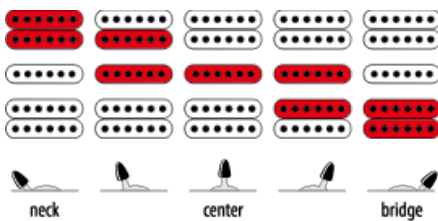

Premium RG with Quilted Maple Top

- Premium Fret Edge Treatment
- Wizard 5pc Wenge/Bubinga neck
- DiMarzio® IBZ pickups
- Edge-Zero II tremolo with ZPS3Fe

RG970WQMZ-BIB

BIB (Black Ice Burst)

PREMIUM

Specs

- Neck type: Wizard 5pc Wenge/Bubinga neck
- Body: Quilted Maple top/American Basswood body
- Fretboard: Bound Rosewood fretboard w/Mother of Pearl off-set dot inlay
- Fret: Jumbo frets w/Premium fret edge treatment
- Bridge: Edge-Zero II tremolo bridgew/ZPS3Fe
- Neck Pickup: DiMarzio® IBZ (H) neck pickup (Passive/Ceramic)
- Middle Pickup: DiMarzio® IBZ (S) mid pickup (Passive/Ceramic)
- Bridge Pickup: DiMarzio® IBZ (H) bridge pickup (Passive/Ceramic)
- Hardware color: Cosmo black
- Case/bag: Soft case included

Neck Dimensions

Scale	648mm/25.5"
a : Width at Nut	48mm
b : Width at Last Fret	68mm
c : Thickness at 1st	19mm
d : Thickness at 12th	21mm
Radius	400mmR

Model No.	EAN	PRICE
RG970WQMZ-BIB	4515276838029	4.500,00 zł

"Item #" stands for the article number as used at Roland Meinel Musikinstrumente GmbH & Co KG ("Meinl"). The price specified is our official list price in PLN and the final price, applicable as of 18. January 2016 and subject to change. Price and model changes as well as changes to technical data are possible without prior announcement. Specialised retail prices may differ. No liability is assumed for setting, printing and colour errors. Roland Meinel Musikinstrumente GmbH & Co KG Spółka komandytowa Oddział w Polsce. | ul.Przemysłowa 20 | 21-100 Lubartów | Polska | E-Mail: info@meindistribution.pl | Website: www.meindistribution.pl