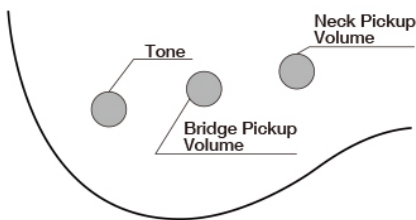

30" Scale Talman Bass

- 30" Neck Scale
- Dynamix pickups

TMB30-BK

BK (Black)

Specs

- Neck type TMB4 Maple neck
- Body Mahogany body
- Fretboard Rosewood fretboard w/White dot inlay
- Fret Medium frets
- Bridge Std. bridge
- Neck pickup Dynamix P neck pickup
- Bridge pickup Dynamix J bridge pickup
- String gauge 045/.065/.085/.105
- Hardware color Chrome

Neck Dimensions

Scale	762mm/30"
a : Width at Nut	41mm
b : Width at Last Fret	62mm
c : Thickness at 1st	21.5mm
d : Thickness at 12th	24.5mm
Radius	240mmR

2-Volume, 1-Tone

Model No.	EAN	PRICE
TMB30-BK	4515276871903	854,00 zł