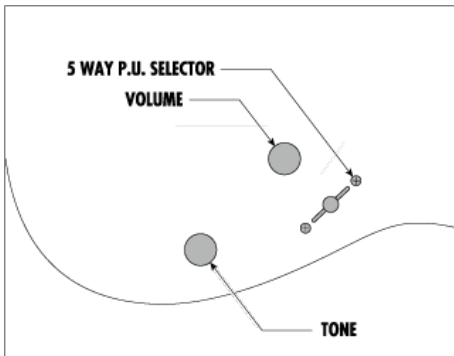

Ziricote top Premium RG-7 w/Hardtail Bridge

Ibanez Electric Guitars

- Premium Fret Edge Treatment
- Wizard-7 5pc Wenge/Bubinga neck
- DiMarzio® IBZ-7 pickups
- Tight-End R Bridge

RG927WFXZC-NTF

NTF (Natural Flat)

PREMIUM

Specs

- Neck type	Wizard-7 5pc Wenge/Bubinga neck
- Body	Ziricote top/American Basswood body
- Fretboard	Bound Rosewood fretboard w/Mother of Pearl off-set dot inlay
- Fret	Jumbo frets w/Premium fret edge treatment
- Bridge	Tight-End R bridge
- Neck pickup	DiMarzio® IBZ-7 (H) neck pickup
- Bridge pickup	DiMarzio® IBZ-7 (H) bridge pickup
- Hardware color	Cosmo black
- Case/bag	Soft case included

Neck Dimensions

Scale	648mm/25.5"
a : Width at Nut	48mm
b : Width at Last Fret	68mm
c : Thickness at 1st	19mm
d : Thickness at 12th	21mm
Radius	400mmR

Model No.	EAN	PRICE
RG927WFXZC-NTF	4515276838012	4.715,00 zł

"Item #" stands for the article number as used at Roland Meinl Musikinstrumente GmbH & Co KG ("Meinl"). The price specified is our official list price in PLN and the final price, applicable as of 18. January 2016 and subject to change. Price and model changes as well as changes to technical data are possible without prior announcement. Specialised retail prices may differ. No liability is assumed for setting, printing and colour errors. Roland Meinl Musikinstrumente GmbH & Co KG Spółka komandytowa Oddział w Polsce. | ul.Przemysłowa 20 | 21-100 Lubartów | Polska | E-Mail: info@meindistribution.pl | Website: www.meindistribution.pl