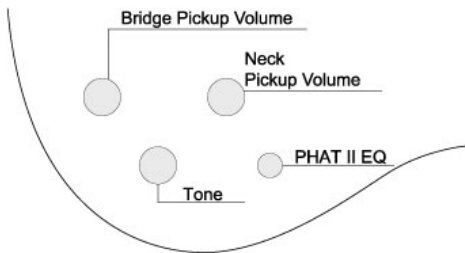

Lefty GSR in Open Pore finish

- Phat II EQ

GSR200BL-WNF

WNF (Walnut Flat)

Specs

- Neck type   GSR 4 Maple neck
- Body   Mahogany body
- Fretboard   Rosewood fretboard w/White dot inlay
- Fret   Medium frets
- Bridge   B10 bridge
- Neck pickup   Dynamix P neck pickup
- Bridge pickup   Dynamix J bridge pickup
- Equaliser   Phat II eq
- Hardware color   Black

Neck Dimensions

Scale	864mm/34"
a : Width at Nut	41mm
b : Width at Last Fret	62mm
c : Thickness at 1st	21mm
d : Thickness at 12th	22mm
Radius	305mmR