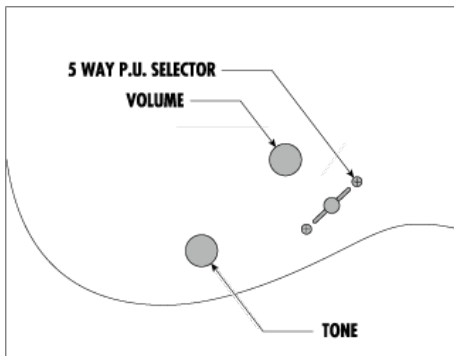

Premium RG with Quilted Maple Top

- Premium Fret Edge Treatment
- Wizard 5pc Wenge/Bubinga neck
- DiMarzio® IBZ pickups
- Edge-Zero II tremolo with ZPS3Fe

RG970WQMZ-BIB

BIB (Black Ice Burst)

PREMIUM

Specs

- Neck type: Wizard 5pc Wenge/Bubinga neck
- Body: Quilted Maple top/American Basswood body
- Fretboard: Bound Rosewood fretboard w/Mother of Pearl off-set dot inlay
- Fret: Jumbo frets w/Premium fret edge treatment
- Bridge: Edge-Zero II tremolo bridgew/ZPS3Fe
- Neck Pickup: DiMarzio® IBZ (H) neck pickup (Passive/Ceramic)
- Middle Pickup: DiMarzio® IBZ (S) mid pickup (Passive/Ceramic)
- Bridge Pickup: DiMarzio® IBZ (H) bridge pickup (Passive/Ceramic)
- Hardware color: Cosmo black
- Case/bag: Soft case included

Neck Dimensions

Scale	648mm/25.5"
a : Width at Nut	48mm
b : Width at Last Fret	68mm
c : Thickness at 1st	19mm
d : Thickness at 12th	21mm
Radius	400mmR

Model No.	EAN	PRICE
RG970WQMZ-BIB	4515276838029	4.500,00 zł

"Item #" stands for the article number as used at Roland Meinel Musikinstrumente GmbH & Co KG ("Meinl"). The price specified is our official list price in PLN and the final price, applicable as of 18. January 2016 and subject to change. Price and model changes as well as changes to technical data are possible without prior announcement. Specialised retail prices may differ. No liability is assumed for setting, printing and colour errors. Roland Meinel Musikinstrumente GmbH & Co KG Spółka komandytowa Oddział w Polsce. | ul.Przemysłowa 20 | 21-100 Lubartów | Polska | E-Mail: info@meindistribution.pl | Website: www.meindistribution.pl