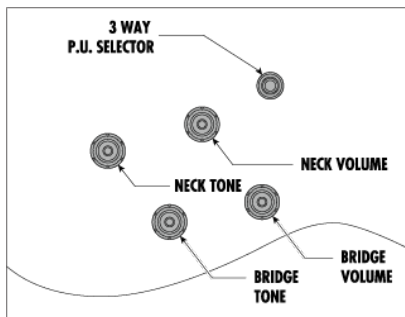

Artcore AFS75T in New Finish

Ibanez Electric Guitars

- Classic Elite pickups
- Ibanez VBF70 Vintage Vibrato
- Sure Grip knobs

AFS75T-TRS

TRS (Transparent Red Sunburst)

Specs

- Neck type: Artcore Mahogany set-in neck
- Body: Maple top/back/sides
- Fretboard: Bound Rosewood fretboard w/Acrylic block inlay
- Fret: Medium frets
- Bridge: ART-2 Roller bridge
- Tailpiece: VBF70 vibrato tailpiece
- Neck pickup: Classic Elite (H) neck pickup
- Bridge pickup: Classic Elite (H) bridge pickup
- Hardware color: Chrome

Neck Dimensions

Scale	628mm/24.75"
a : Width at Nut	43mm
b : Width at Last Fret	57mm
c : Thickness at 1st	21mm
d : Thickness at 12th	24mm (at 9F)
Radius	305mmR

Model No.	EAN	PRICE
AFS75T-TRS	4515110829152	2.355,00 zł

"Item #" stands for the article number as used at Roland Meinl Musikinstrumente GmbH & Co KG ("Meinl"). The price specified is our official list price in PLN and the final price, applicable as of 18. January 2016 and subject to change. Price and model changes as well as changes to technical data are possible without prior announcement. Specialised retail prices may differ. No liability is assumed for setting, printing and colour errors. Roland Meinl Musikinstrumente GmbH & Co KG Spółka komandytowa Oddział w Polsce. | ul.Przemysłowa 20 | 21-100 Lubartów | Polska | E-Mail: info@meindistribution.pl | Website: www.meindistribution.pl