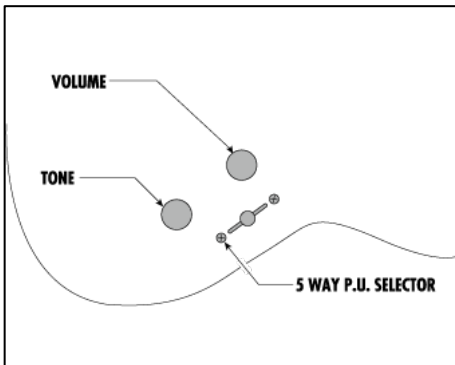

Return of The Ibanez Talman Made in Japan

Ibanez Electric Guitars

- -Seymour Duncan® Five-Two™ pickups
- -Gotoh® MG-T Locking Machineheads
- -41mm Nut Width

TM1730M-VWH

VWH (Vintage White)

Prestige

Specs

- Neck type: Talman Classic-Plus Maple neck with Fast Access neck joint
- Body: Alder body
- Fretboard: Maple fretboard w/Black dot inlay
- Fret: Medium frets
- Bridge: ITL-PRO bridge
- Neck pickup: Seymour Duncan® Five-Two™ (S) neck pickup
- Middle pickup: Seymour Duncan® Five-Two™ (S) middle pickup
- Bridge pickup: Seymour Duncan® Five-Two™ (S) bridge pickup
- Hardware color: Chrome
- Case: Hardshell case included

Neck Dimensions

Scale	648mm/25.5"
a : Width at Nut	41mm
b : Width at Last Fret	57mm (at 21F)
c : Thickness at 1st	21mm
d : Thickness at 12th	22mm
Radius	305mmR

Model No.	EAN	PRICE
TM1730M-VWH	4515276835912	5.358,00 zł

"Item #" stands for the article number as used at Roland Meinl Musikinstrumente GmbH & Co KG ("Meinl"). The price specified is our official list price in PLN and the final price, applicable as of 18. January 2016 and subject to change. Price and model changes as well as changes to technical data are possible without prior announcement. Specialised retail prices may differ. No liability is assumed for setting, printing and colour errors. Roland Meinl Musikinstrumente GmbH & Co KG Spółka komandytowa Oddział w Polsce. | ul.Przemysłowa 20 | 21-100 Lubartów | Polska | E-Mail: info@meindistribution.pl | Website: www.meindistribution.pl