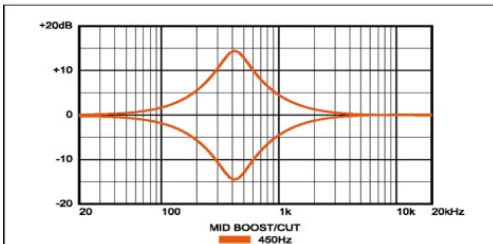

Upgraded SR305 w/ New Pickups & Electronics

- New PowerSpan Dual Coil pickups
- Ibanez Custom Electronic 3-band eq w/3-way power tap switch

SR305E-RBM

RBM(Root Beer Metallic)

Specs

- Neck type SR5 5pc Maple/Rosewood neck
- Body Mahogany body
- Fretboard Rosewood fretboard w/White dot inlay
- Fret Midium frets
- Bridge Accu-cast B125 bridge
- Neck pickup PowerSpan Dual Coil neck pickup
- Bridge pickup PowerSpan Dual Coil bridge pickup
- Equaliser Ibanez Custom Electronics 3-band eq w/3-way power tap switch
- Hardware color Cosmo black

Neck Dimensions

Scale	864mm/34"
a : Width at Nut	45mm
b : Width at Last Fret	68mm
c : Thickness at 1st	19.5mm
d : Thickness at 12th	21.5mm
Radius	305mmR

Ibanez Electric Baseses

Model No.	EAN	PRICE
SR305E-RBM	4515276872603	1.497,00 zł