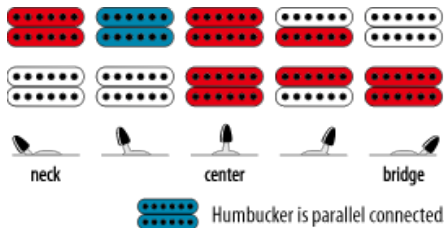

RG 9-String w/Quilted Maple top

Ibanez Electric Guitars

- Wizard-9 5pc Maple/Bubinga neck
- Quantum pickups
- Graph Tech® nut
- 712mm/28" Scale Neck

RG9QM-BI

BI (Black Ice)

Specs

- Neck type	Wizard-9 5pc Maple/Bubinga neck
- Body	Quilted Maple top/Basswood body
- Fretboard	Rosewood fretboard w/White dot inlay
- Fret	Jumbo frets
- Bridge	Gibraltar Standard II-9 bridge
- Neck pickup	Quantum (H) neck pickup
- Bridge pickup	Quantum (H) bridge pickup
- Hardware color	Cosmo black
- String gauge	.009/.011/.016/.024/.032/.042/.054/.075/.090
- Factory tuning	1E/2B/3G/4D/5A/6E/7B/8F#/9C#
- Case/bag	Hardshell case included

Neck Dimensions

Scale	712mm/28"
a : Width at Nut	62mm
b : Width at Last Fret	88mm
c : Thickness at 1st	21.5mm
d : Thickness at 12th	23.5mm
Radius	950mmR

Model No.	EAN	PRICE
RG9QM-BI	4515276669494	4.500,00 zł

"Item #" stands for the article number as used at Roland Meinl Musikinstrumente GmbH & Co KG ("Meinl"). The price specified is our official list price in PLN and the final price, applicable as of 18. January 2016 and subject to change. Price and model changes as well as changes to technical data are possible without prior announcement. Specialised retail prices may differ. No liability is assumed for setting, printing and colour errors. Roland Meinl Musikinstrumente GmbH & Co KG Spółka komandytowa Oddział w Polsce. | ul.Przemysłowa 20 | 21-100 Lubartów | Polska | E-Mail: info@meindistribution.pl | Website: www.meindistribution.pl