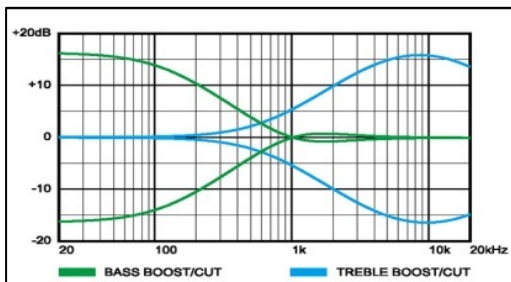

ATK Premium in New Finish

- Premium Fret Edge Treatment
- Hipshot Machineheads
- CAP Sonic Arch/Double Humbucker Pickups

ATK810-NTF

NTF (Natural Flat)

PREMIUM

Specs

- Neck type: ATK4 3pc Maple neck
- Body: Ash body
- Fretboard: Maple fretboard w/Black dot inlay
- Fret: Medium frets w/Premium fret edge treatment
- Bridge: ATK4 bridge
- Neck pickup: CAP Sonic Arch neck pickup
- Bridge pickup: CAP Double Humbucker bridge pickup
- Equaliser: Ibanez Custom Electronics 3-band eq
- Hardware color: Chrome
- Case/bag: Soft case included

Neck Dimensions

Scale	864mm/34"
a : Width at Nut	42mm
b : Width at Last Fret	63mm
c : Thickness at 1st	21mm
d : Thickness at 12th	24mm
Radius	305mmR

Ibanez Electric Bases

Model No.	EAN	PRICE
ATK810-NTF	4515276694410	3.514,00 zł