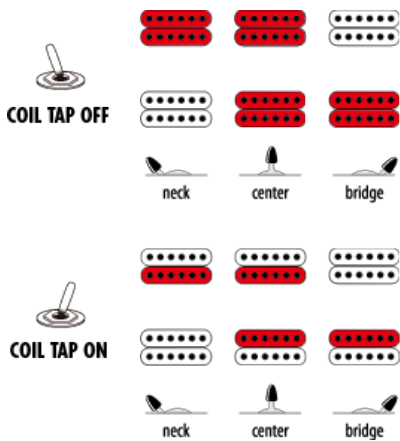

Paul Waggoner New Signature Model

- PWM Ash body (44mm thickness)
- Mojotone® PW Hornet pickups
- Coil tap switch

PWM10

Specs

- Neck type: Wizard III 3pc Maple/Bubinga neck
- Body: Ash body
- Fretboard: Rosewood fretboard w/ Off-set white dot inlay
- Fret: Jumbo frets
- Bridge: Edge-Zero II tremolo bridge
- Neck pickup: Mojotone® PW Hornet (H) neck pickup
- Bridge pickup: Mojotone® PW Hornet (H) bridge pickup
- Hardware color: Cosmo black

Neck Dimensions

Scale	648mm/25.5"
a : Width at Nut	43mm
b : Width at Last Fret	58mm
c : Thickness at 1st	19mm
d : Thickness at 12th	21mm
Radius	400mmR

Model No.	EAN	PRICE
PWM10	4515276872405	5.144,00 zł

"Item #" stands for the article number as used at Roland Meinl Musikinstrumente GmbH & Co KG ("Meinl"). The price specified is our official list price in PLN and the final price, applicable as of 18. January 2016 and subject to change. Price and model changes as well as changes to technical data are possible without prior announcement. Specialised retail prices may differ. No liability is assumed for setting, printing and colour errors. Roland Meinl Musikinstrumente GmbH & Co KG Spółka komandytowa Oddział w Polsce. | ul.Przemysłowa 20 | 21-100 Lubartów | Polska | E-Mail: info@meindistribution.pl | Website: www.meindistribution.pl