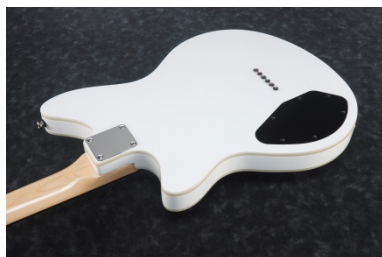

Roadcore RC320 in New Finish

- Core Tone Pickups
- Ibanez Tight-Tune bridge
- Sure Grip III knobs

Ibanez Electric Guitars

RC320-WH

WH (White)

Specs

- Neck type: RC Maple neck
- Body: Mahogany body
- Fretboard: Rosewood fretboard w/White dot inlay
- Fret: Medium frets
- Bridge: Tight-Tune bridge
- Neck pickup: Core Tone (H) neck pickup
- Bridge pickup: Core Tone (H) bridge pickup
- Hardware color: Chrome

Neck Dimensions

Scale	648mm/25.5"
a : Width at Nut	42mm
b : Width at Last Fret	56mm
c : Thickness at 1st	20.5mm
d : Thickness at 12th	22.5mm
Radius	240mmR

Model No.	EAN	PRICE
RC320-WH	4515276838395	1.883,00 zł

"Item #" stands for the article number as used at Roland Meinl Musikinstrumente GmbH & Co KG ("Meinl"). The price specified is our official list price in PLN and the final price, applicable as of 18. January 2016 and subject to change. Price and model changes as well as changes to technical data are possible without prior announcement. Specialised retail prices may differ. No liability is assumed for setting, printing and colour errors. Roland Meinl Musikinstrumente GmbH & Co KG Spółka komandytowa Oddział w Polsce. | ul.Przemysłowa 20 | 21-100 Lubartów | Polska | E-Mail: info@meinldistribution.pl | Website: www.meinldistribution.pl