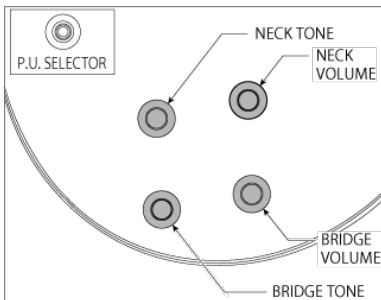

AR w/Ibanez Vintage Style Design

- Super 80 "Flying Finger" pickups
- Ebony fretboard w/Ibanez old banjo's pattern inlay
- White pearl pattern inlay on top

AR725-VLS

VLS (Violin Sunburst)

Specs

- Neck type	AR 3pc Maple set-in neck (smooth heel)
- Body	Maple top/Mahogany body
- Fretboard	Bound Ebony fretboard w/Ibanez old banjo's pattern inlay
- Fret	Medium frets w/Custom fret edge treatment
- Bridge	ART-1 bridge
- Tailpiece	Quik Change III Tailpiece
- Neck pickup	Super 80 "Flying Finger" (H) neck pickup
- Bridge pickup	Super 80 "Flying Finger" (H) bridge pickup
- Hardware color	Gold
- Case/bag	Hardshell case included

Neck Dimensions

Scale	628mm/24.7"
a : Width at Nut	43mm
b : Width at Last Fret	57mm
c : Thickness at 1st	20mm
d : Thickness at 12th	22mm(at 9F)
Radius	305mmR

Model No.	EAN	PRICE
AR725-VLS	4515276838203	3.642,00 zł

"Item #" stands for the article number as used at Roland Meinl Musikinstrumente GmbH & Co KG ("Meinl"). The price specified is our official list price in PLN and the final price, applicable as of 18. January 2016 and subject to change. Price and model changes as well as changes to technical data are possible without prior announcement. Specialised retail prices may differ. No liability is assumed for setting, printing and colour errors. Roland Meinl Musikinstrumente GmbH & Co KG Spółka komandytowa Oddział w Polsce. | ul.Przemysłowa 20 | 21-100 Lubartów | Polska | E-Mail: info@meindistribution.pl | Website: www.meindistribution.pl