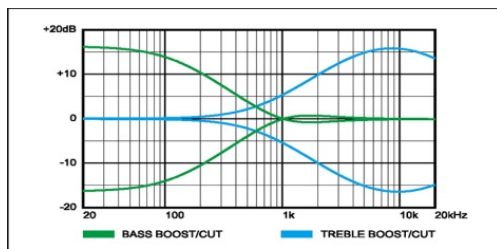

SR305B w/New Pickups & Electronics

- New PowerSpan Dual Coil pickups
- Ibanez Custom Electronic 3-band eq w/3-way power tap switch

SR305EB-WK

WK(Weathered Black)

Specs

- Neck type SR5 5pc Maple/Rosewood neck
- Body Mahogany body
- Fretboard Rosewood fretboard w/White dot inlay
- Fret Medium frets
- Bridge Accu-cast B125 bridge
- Neck pickup PowerSpan Dual Coil neck pickup
- Bridge pickup PowerSpan Dual Coil bridge pickup
- Equaliser Ibanez Custom Electronics 3-band eq w/3-way power tap switch
- Hardware color Black

Neck Dimensions

Scale	864mm/34"
a : Width at Nut	45mm
b : Width at Last Fret	68mm
c : Thickness at 1st	19.5mm
d : Thickness at 12th	21.5mm
Radius	305mmR

Ibanez Electric Bases

Model No.	EAN	PRICE
SR305EB-WK	4515276877462	1.497,00 zł