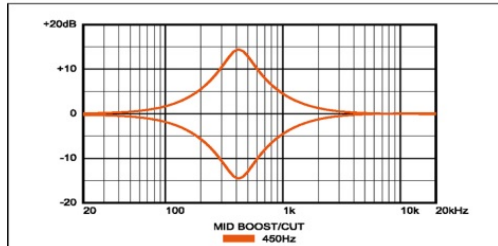

Upgraded SR375 w/New Pickups & Electronics

- New PowerSpan Dual Coil pickups
- Ibanez Custom Electronic 3-band eq w/3-way power tap switch

SR375E-AWB

AWB(Aged Whiskey Burst)

Specs

- Neck type SR5 5pc Maple/Rosewood neck
- Body Maple body
- Fretboard Rosewood fretboard w/White dot inlay
- Fret Medium frets
- Bridge Accu-cast B125 bridge
- Neck pickup PowerSpan Dual Coil neck pickup
- Bridge pickup PowerSpan Dual Coil bridge pickup
- Equaliser Ibanez Custom Electronics 3-band eq w/3-way power tap switch
- Hardware color Cosmo black

Neck Dimensions

Scale	864mm/34"
a : Width at Nut	45mm
b : Width at Last Fret	68mm
c : Thickness at 1st	19.5mm
d : Thickness at 12th	21.5mm
Radius	305mmR

Ibanez Electric Bases

Model No.	EAN	PRICE
SR375E-AWB	4515276877516	1.798,00 zł