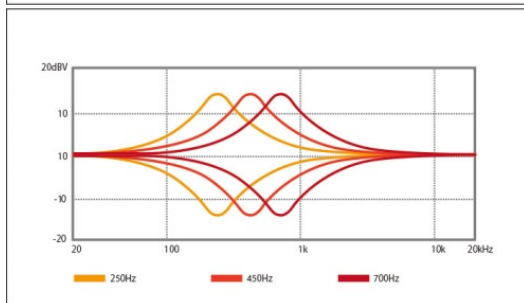

SR800 Debut

- Bartolini® MK-1 pickups
- Jatoba Bubinga Slim neck
- Ibanez Custom Electronics 3-Band eq w/3-way frequency switch

SR800-BIF

BIF (Black Ice Flat)

SR800-AWT

AWT (Aged Whiskey Burst Flat)

Specs

- Neck type: SR4 5pc Jatoba/Bubinga neck
- Body: Poplar Burl top/Mahogany body
- Fretboard: Rosewood fretboard w/Abalone Oval inlay
- Fret: Medium frets
- Bridge: Accu-cast B300 bridge
- Neck pickup: Bartolini® MK-1 neck pickup
- Bridge pickup: Bartolini® MK-1 bridge pickup
- Equaliser: Ibanez Custom Electronics 3-band eq w/3-way mid frequency switch
- Hardware color: Gold

Neck Dimensions

Scale	864mm/34"
a : Width at Nut	38mm
b : Width at Last Fret	62mm
c : Thickness at 1st	19.5mm
d : Thickness at 12th	21.5mm
Radius	305mmR

Model No.	EAN	PRICE
SR800-BIF	4515276871873	3.642,00 zł
SR800-AWF	4515276871866	3.642,00 zł