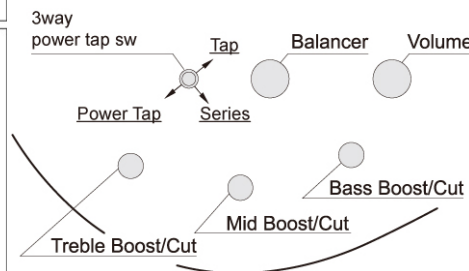

Upgraded SR375 w/New Pickups & Electronics

- New PowerSpan Dual Coil pickups
- Ibanez Custom Electronic 3-band eq w/3-way power tap switch

SR375E-AWB

AWB(Aged Whiskey Burst)

Specs

- Neck type SR5 5pc Maple/Rosewood neck
- Body Maple body
- Fretboard Rosewood fretboard w/White dot inlay
- Fret Medium frets
- Bridge Accu-cast B125 bridge
- Neck pickup PowerSpan Dual Coil neck pickup
- Bridge pickup PowerSpan Dual Coil bridge pickup
- Equaliser Ibanez Custom Electronics 3-band eq w/3-way power tap switch
- Hardware color Cosmo black

Neck Dimensions

Scale	864mm/34"
a : Width at Nut	45mm
b : Width at Last Fret	68mm
c : Thickness at 1st	19.5mm
d : Thickness at 12th	21.5mm
Radius	305mmR

Ibanez Electric Bases

Model No.	EAN	PRICE
SR375E-AWB	4515276877516	1.798,00 zł