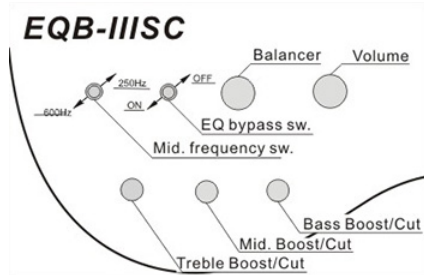

Model No.	EAN	PRICE
BTB1606-DTF	4515276838425	6.517,00 zł