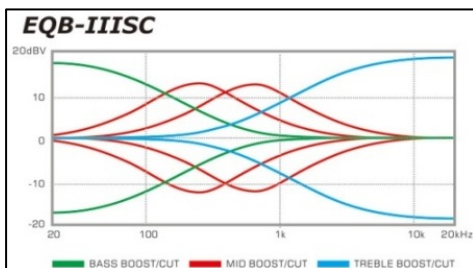

Premium BTB-5 in New Finish

- Premium Fret Edge Treatment
- Mono-rail bridge
- Nordstrand™ pickups
- BLACK TUSQ XL® nut
- Secure high-tech Neutrik® locking output jack

BTB1605-DTF

DTF (Deep Twilight Flat)

PREMIUM

Specs

- Neck type: BTB5 9pc Wenge/Bubinga/Maple neck-through w/Graphite reinforcement rods
- Body: Poplar Burl top/Mahogany wing body
- Fretboard: Rosewood fretboard w/Abalone off-set dot inlay
- Fret: Medium frets w/Premium fret edge treatment
- Number of Flets: 24
- Bridge: Mono-rail IV bridge
- Neck pickup: Nordstrand™ "Big Single" 5 neck pickup
- Bridge pickup: Nordstrand™ "Big Single" 5 bridge pickup
- Equaliser: EQB-IIISC 3-band eq w/eq bypass switch & Mid frequency switch
- Hardware color: Gold
- Nut: Graph Tech® BLACK TUSQ XL® nut
- Case/Bag: Soft case included

Neck Dimensions

Scale	889mm/35"
a : Width at Nut	47mm
b : Width at Last Fret	76mm
c : Thickness at 1st	20mm
d : Thickness at 12th	22mm
Radius	400mmR