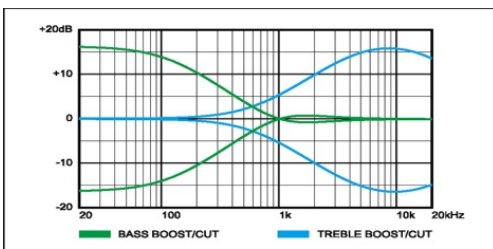

Upgraded SR305 w/ New Pickups & Electronics

- New PowerSpan Dual Coil pickups
- Ibanez Custom Electronic 3-band eq w/3-way power tap switch

SR305E-RBM

RBM(Root Beer Metallic)

Specs

- Neck type SR5 5pc Maple/Rosewood neck
- Body Mahogany body
- Fretboard Rosewood fretboard w/White dot inlay
- Fret Midium frets
- Bridge Accu-cast B125 bridge
- Neck pickup PowerSpan Dual Coil neck pickup
- Bridge pickup PowerSpan Dual Coil bridge pickup
- Equaliser Ibanez Custom Electronics 3-band eq w/3-way power tap switch
- Hardware color Cosmo black

Neck Dimensions

Scale	864mm/34"
a : Width at Nut	45mm
b : Width at Last Fret	68mm
c : Thickness at 1st	19.5mm
d : Thickness at 12th	21.5mm
Radius	305mmR

Ibanez Electric Baseses

Model No.	EAN	PRICE
SR305E-RBM	4515276872603	1.497,00 zł