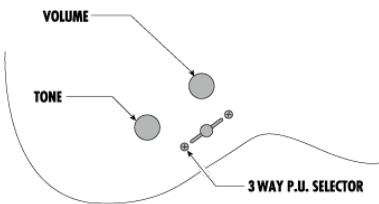

Return of The Ibanez Talman

- Custom Vintage Single Pickups
- Locking Machineheads
- 41mm Nut Width

TM302-TFB

TFB (Tri Fade Burst)

TM302-IV

IV (Ivory)

Specs

- Neck type: Talman Classic-Plus Maple neck with Fast Access neck joint
- Body: Alder body
- Fretboard: Rosewood fretboard w/White dot inlay
- Fret: Medium frets
- Bridge: IFX-10 bridge
- Neck pickup: Custom Vintage Single (S) neck pickup
- Bridge pickup: Custom Vintage Single (S) bridge pickup
- Hardware color: Nickel

Neck Dimensions

Scale	648mm/25.5"
a : Width at Nut	41mm
b : Width at Last Fret	57mm (at 21F)
c : Thickness at 1st	21mm
d : Thickness at 12th	22mm
Radius	305mmR

Model No.	EAN	PRICE
TM302-IV	4515276835868	1.712,00 zł
TM302-TFB	4515276835875	1.712,00 zł

"Item #" stands for the article number as used at Roland Meinl Musikinstrumente GmbH & Co KG ("Meinl"). The price specified is our official list price in PLN and the final price, applicable as of 18. January 2016 and subject to change. Price and model changes as well as changes to technical data are possible without prior announcement. Specialised retail prices may differ. No liability is assumed for setting, printing and colour errors. Roland Meinl Musikinstrumente GmbH & Co KG Spółka komandytowa Oddział w Polsce. | ul.Przemysłowa 20 | 21-100 Lubartów | Polska | E-Mail: info@meindistribution.pl | Website: www.meindistribution.pl