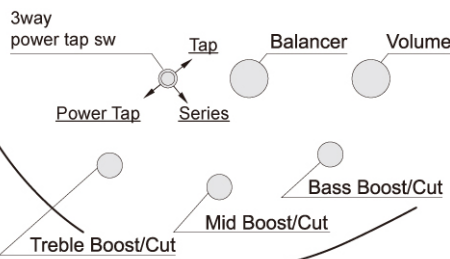

Upgraded SR305 w/ New Pickups & Electronics

- New PowerSpan Dual Coil pickups
- Ibanez Custom Electronic 3-band eq w/3-way power tap switch

SR305E-RBM

RBM(Root Beer Metallic)

Specs

- Neck type SR5 5pc Maple/Rosewood neck
- Body Mahogany body
- Fretboard Rosewood fretboard w/White dot inlay
- Fret Midium frets
- Bridge Accu-cast B125 bridge
- Neck pickup PowerSpan Dual Coil neck pickup
- Bridge pickup PowerSpan Dual Coil bridge pickup
- Equaliser Ibanez Custom Electronics 3-band eq w/3-way power tap switch
- Hardware color Cosmo black

Neck Dimensions

Scale	864mm/34"
a : Width at Nut	45mm
b : Width at Last Fret	68mm
c : Thickness at 1st	19.5mm
d : Thickness at 12th	21.5mm
Radius	305mmR

Ibanez Electric Baseses

Model No.	EAN	PRICE
SR305E-RBM	4515276872603	1.497,00 zł