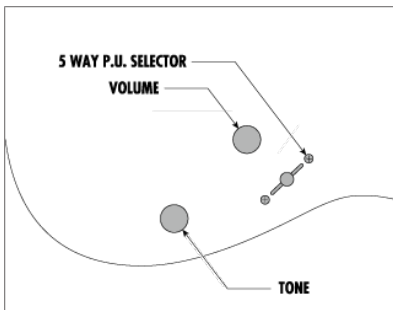

Premium SA w/Ziricote top

- Premium fret edge treatment
- Wenge/Bubinga neck
- Seymour Duncan® pickups
- SynchroniZR tremolo bridge w/ZPS-FX
- Graph Tech® Black TUSQ XL® nut

SA1060WZC-NTF

NTF (Natural Flat)

PREMIUM

Spec

- Neck type 5pc SA Premium Wenge/Bubinga neck
- Body Ziricote top/Mahogany body
- Fretboard Bound Rosewood fretboard w/Mother of Pearl off-set dot inlay
- Fret Medium frets w/Premium fret edge treatment
- Bridge SynchroniZR tremolo bridge w/ZPS-FX
- Neck pickup Seymour Duncan® Vintage Flat (S) neck pickup
- Middle pickup Seymour Duncan® Vintage Flat (S) middle pickup
- Bridge pickup Seymour Duncan® JB Model™ (H) bridge pickup
- Hardware color Chrome
- Case/bag Soft case included

Neck Dimensions

Scale	648mm/25.5"
a : Width at Nut	42mm
b : Width at Last Fret	56mm
c : Thickness at 1st	20mm
d : Thickness at 12th	23mm
Radius	305mmR

Model No.	EAN	PRICE
SA1060WZC-NTF	4515276765073	4.929,00 zł

"Item #" stands for the article number as used at Roland Meinl Musikinstrumente GmbH & Co KG ("Meinl"). The price specified is our official list price in PLN and the final price, applicable as of 18. January 2016 and subject to change. Price and model changes as well as changes to technical data are possible without prior announcement. Specialised retail prices may differ. No liability is assumed for setting, printing and colour errors. Roland Meinl Musikinstrumente GmbH & Co KG Spółka komandytowa Oddział w Polsce. | ul.Przemysłowa 20 | 21-100 Lubartów | Polska | E-Mail: info@meindistribution.pl | Website: www.meindistribution.pl