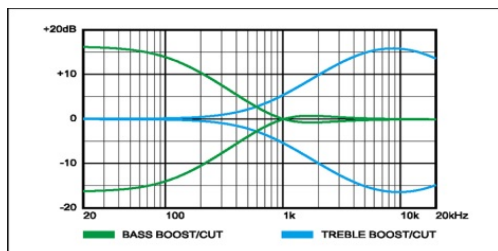

Upgraded SR375 w/New Pickups & Electronics

- New PowerSpan Dual Coil pickups
- Ibanez Custom Electronic 3-band eq w/3-way power tap switch

SR375E-AWB

AWB(Aged Whiskey Burst)

Specs

- Neck type SR5 5pc Maple/Rosewood neck
- Body Maple body
- Fretboard Rosewood fretboard w/White dot inlay
- Fret Medium frets
- Bridge Accu-cast B125 bridge
- Neck pickup PowerSpan Dual Coil neck pickup
- Bridge pickup PowerSpan Dual Coil bridge pickup
- Equaliser Ibanez Custom Electronics 3-band eq w/3-way power tap switch
- Hardware color Cosmo black

Neck Dimensions

Scale	864mm/34"
a : Width at Nut	45mm
b : Width at Last Fret	68mm
c : Thickness at 1st	19.5mm
d : Thickness at 12th	21.5mm
Radius	305mmR

Ibanez Electric Bases

Model No.	EAN	PRICE
SR375E-AWB	4515276877516	1.798,00 zł