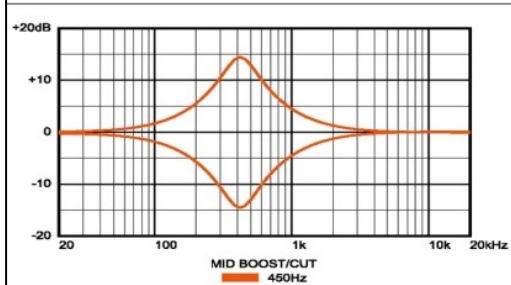

ATK Premium in New Finish

- Premium Fret Edge Treatment
- Hipshot Machineheads
- CAP Sonic Arch/Double Humbucker Pickups

ATK810-NTF

NTF (Natural Flat)

PREMIUM

Specs

- Neck type: ATK4 3pc Maple neck
- Body: Ash body
- Fretboard: Maple fretboard w/Black dot inlay
- Fret: Medium frets w/Premium fret edge treatment
- Bridge: ATK4 bridge
- Neck pickup: CAP Sonic Arch neck pickup
- Bridge pickup: CAP Double Humbucker bridge pickup
- Equaliser: Ibanez Custom Electronics 3-band eq
- Hardware color: Chrome
- Case/bag: Soft case included

Neck Dimensions

Scale	864mm/34"
a : Width at Nut	42mm
b : Width at Last Fret	63mm
c : Thickness at 1st	21mm
d : Thickness at 12th	24mm
Radius	305mmR

Ibanez Electric Bases

Model No.	EAN	PRICE
ATK810-NTF	4515276694410	3.514,00 zł