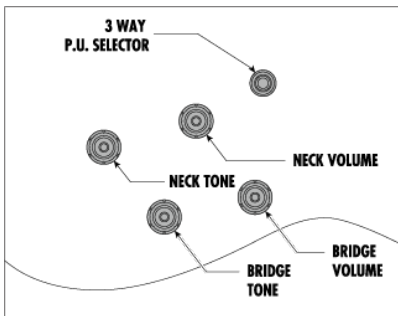

AM73 in New Finish

- Classic Elite pickups
- Quik Change III tailpiece
- Sure Grip III control knobs

AM73-BK

BK (Black)

Specs

- Neck type	Artcore Mahogany set-in neck
- Body	Maple top/back/sides
- Fretboard	Bound Rosewood fretboard w/White dot inlay
- Fret	Medium frets
- Bridge	ART1 bridge
- Tailpiece	Quik Change III tailpiece
- Neck pickup	Classic Elite (H) neck pickup
- Bridge pickup	Classic Elite (H) bridge pickup
- Hardware color	Chrome

Neck Dimensions

Scale	628mm/24.75"
a : Width at Nut	43mm
b : Width at Last Fret	57mm
c : Thickness at 1st	21mm
d : Thickness at 12th	24mm(at 9F)
Radius	305mmR

Model No.	EAN	PRICE
AM73-BK	4515276838036	2.012,00 zł

"Item #" stands for the article number as used at Roland Meinl Musikinstrumente GmbH & Co KG ("Meinl"). The price specified is our official list price in PLN and the final price, applicable as of 18. January 2016 and subject to change. Price and model changes as well as changes to technical data are possible without prior announcement. Specialised retail prices may differ. No liability is assumed for setting, printing and colour errors. Roland Meinl Musikinstrumente GmbH & Co KG Spółka komandytowa Oddział w Polsce. | ul.Przemysłowa 20 | 21-100 Lubartów | Polska | E-Mail: info@meindistribution.pl | Website: www.meindistribution.pl