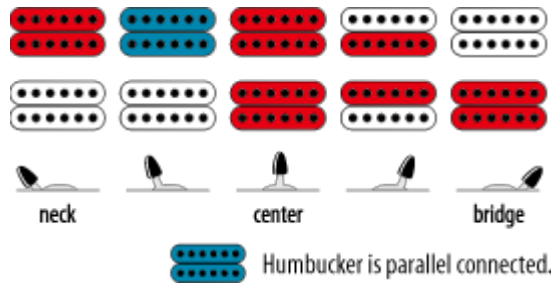

Jake Bowen New Signature Model 7-string

Ibanez Electric Guitars

- DiMarzio® Titan™ pickups
- Gotoh® MG-T Locking machineheads
- JBM special inlay

JBM27

Specs

- Neck type: Wizard II-7 3pc Maple neck
- Body: Maple top/Mahogany body
- Fretboard: Bound Rosewood fretboard
- Fret: Jumbo frets
- Bridge: Edge-Zero II-7 tremolo bridge
- Neck pickup: DiMarzio® Titan™ (H) neck pickup
- Bridge pickup: DiMarzio® Titan™ (H) bridge pickup
- Hardware color: Black (Gold machineheads)

Neck Dimensions

Scale	673.5mm/26.5"
a : Width at Nut	48mm
b : Width at Last Fret	68mm
c : Thickness at 1st	19mm
d : Thickness at 12th	21mm
Radius	400mmR

Model No.	EAN	PRICE
JBM27	4515276872399	5.144,00 zł

"Item #" stands for the article number as used at Roland Meinl Musikinstrumente GmbH & Co KG ("Meinl"). The price specified is our official list price in PLN and the final price, applicable as of 18. January 2016 and subject to change. Price and model changes as well as changes to technical data are possible without prior announcement. Specialised retail prices may differ. No liability is assumed for setting, printing and colour errors. Roland Meinl Musikinstrumente GmbH & Co KG Spółka komandytowa Oddział w Polsce. | ul.Przemysłowa 20 | 21-100 Lubartów | Polska | E-Mail: info@meindistribution.pl | Website: www.meindistribution.pl