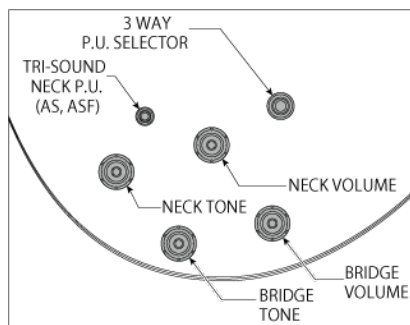

Model No.	EAN	PRICE
ASV100FMD-YSL	4515276878643	5.144,00 zł

"Item #" stands for the article number as used at Roland Meinl Musikinstrumente GmbH & Co KG ("Meinl"). The price specified is our official list price in PLN and the final price, applicable as of 18. January 2016 and subject to change. Price and model changes as well as changes to technical data are possible without prior announcement. Specialised retail prices may differ. No liability is assumed for setting, printing and colour errors. Roland Meinl Musikinstrumente GmbH & Co KG Spółka komandytowa Oddział w Polsce. | ul.Przemysłowa 20 | 21-100 Lubartów | Polska | E-Mail: info@meindistribution.pl | Website: www.meindistribution.pl