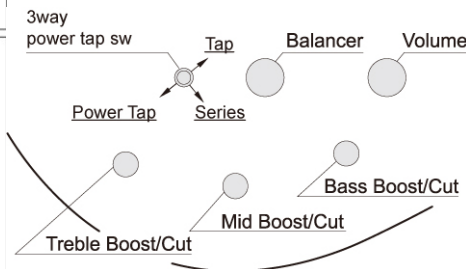

Model No.	EAN	PRICE
SR300EB-CA	4515276877370	1.283,00 zł
SR300EB-WK	4515276877400	1.283,00 zł