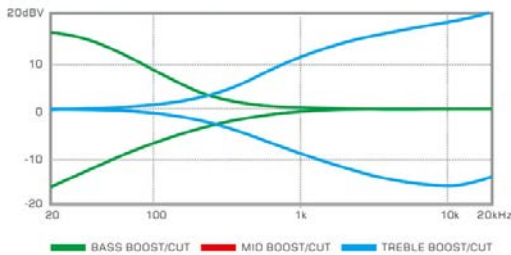

Bartolini® **NTBT**

Ibanez Electric Bases

Model No.	EAN	PRICE
GWB205-NTF	4515276878605	6.431,00 zł