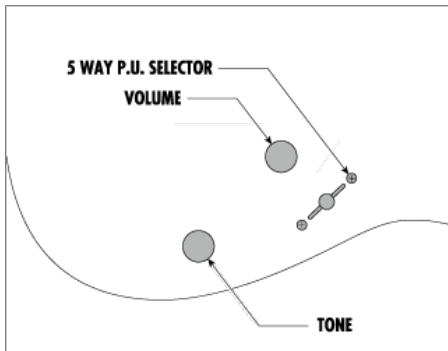

Poplar Burl Topped S

Ibanez Electric Guitars

- Wizard III Maple Neck
- Edge Zero II tremolo bridge
- Quantum Pickups

S770PB-CNF

CNF (Charcoal Brown Flat)

Specs

- Neck type	Wizard III Maple neck
- Body	Poplar Burl top/Mahogany body
- Fretboard	Bound Rosewood fretboard w/Off-set white dot inlay
- Fret	Jumbo frets
- Bridge	Edge Zero II tremolo bridge
- Neck pickup	Quantum (H) neck pickup
- Middle pickup	Quantum (S) middle pickup
- Bridge pickup	Quantum (H) bridge pickup
- Hardware color	Cosmo Black

Neck Dimensions

Scale	648mm/25.5"
a : Width at Nut	43mm
b : Width at Last Fret	58mm
c : Thickness at 1st	19mm
d : Thickness at 12th	21mm
Radius	400mmR

Model No.	EAN	PRICE
S770PB-CNF	4515276693796	3.299,00 zł

"Item #" stands for the article number as used at Roland Meinl Musikinstrumente GmbH & Co KG ("Meinl"). The price specified is our official list price in PLN and the final price, applicable as of 18. January 2016 and subject to change. Price and model changes as well as changes to technical data are possible without prior announcement. Specialised retail prices may differ. No liability is assumed for setting, printing and colour errors. Roland Meinl Musikinstrumente GmbH & Co KG Spółka komandytowa Oddział w Polsce. | ul.Przemysłowa 20 | 21-100 Lubartów | Polska | E-Mail: info@meindistribution.pl | Website: www.meindistribution.pl