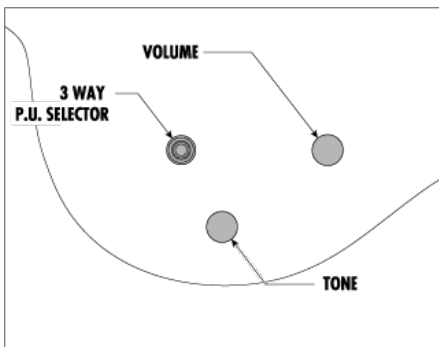

Roadcore RC320 in New Finish

- Core Tone Pickups
- Ibanez Tight-Tune bridge
- Sure Grip III knobs

Ibanez Electric Guitars

RC320-WH

WH (White)

Specs

- Neck type: RC Maple neck
- Body: Mahogany body
- Fretboard: Rosewood fretboard w/White dot inlay
- Fret: Medium frets
- Bridge: Tight-Tune bridge
- Neck pickup: Core Tone (H) neck pickup
- Bridge pickup: Core Tone (H) bridge pickup
- Hardware color: Chrome

Neck Dimensions

Scale	648mm/25.5"
a : Width at Nut	42mm
b : Width at Last Fret	56mm
c : Thickness at 1st	20.5mm
d : Thickness at 12th	22.5mm
Radius	240mmR

Model No.	EAN	PRICE
RC320-WH	4515276838395	1.883,00 zł

"Item #" stands for the article number as used at Roland Meinl Musikinstrumente GmbH & Co KG ("Meinl"). The price specified is our official list price in PLN and the final price, applicable as of 18. January 2016 and subject to change. Price and model changes as well as changes to technical data are possible without prior announcement. Specialised retail prices may differ. No liability is assumed for setting, printing and colour errors. Roland Meinl Musikinstrumente GmbH & Co KG Spółka komandytowa Oddział w Polsce. | ul.Przemysłowa 20 | 21-100 Lubartów | Polska | E-Mail: info@meinldistribution.pl | Website: www.meinldistribution.pl