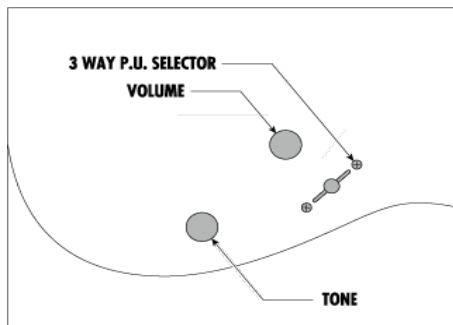

RG-8 Prestige w/Hardtail Bridge

Ibanez Electric Guitars

- Ultra-8 5pc Maple/Wenge Neck
- Prestige Fret Edge Treatment
- Gotoh® MG-T Locking Machineheads
- Gibraltar Standard II Bridge
- EMG® Pickups

RG852-GK

GK (Galaxy Black)

Prestige

Specs

- Neck type	Ultra-8 5pc Maple/Wenge neck
- Body	Basswood body
- Fretboard	Rosewood fretboard w/White dot inlay
- Fret	Jumbo frets w/Prestige fret edge treatment
- Bridge	Gibraltar Standard II-8 bridge
- Neck pickup	EMG® 808 (H) neck pickup
- Bridge pickup	EMG® 808 (H) bridge pickup
- Hardware color	Cosmo black
- Machineheads	Gotoh® MG-T locking machineheads
- String gauge	.009/.011/.016/.024/.032/.042/.054/.065
- Factory tuning	1D#, 2A#, 3F#, 4C#, 5G#, 6D#, 7A#, 8F
- Case/bag	Hardshell case included

Neck Dimensions

Scale	685.8mm/27"
a : Width at Nut	55mm
b : Width at Last Fret	80mm
c : Thickness at 1st	19mm
d : Thickness at 12th	21mm
Radius	430mmR

Model No.	EAN	PRICE
RG852-GK	4515276641452	6.002,00 zł

"Item #" stands for the article number as used at Roland Meinel Musikinstrumente GmbH & Co KG ("Meinl"). The price specified is our official list price in PLN and the final price, applicable as of 18. January 2016 and subject to change. Price and model changes as well as changes to technical data are possible without prior announcement. Specialised retail prices may differ. No liability is assumed for setting, printing and colour errors. Roland Meinel Musikinstrumente GmbH & Co KG Spółka komandytowa Oddział w Polsce. | ul.Przemysłowa 20 | 21-100 Lubartów | Polska | E-Mail: info@meindistribution.pl | Website: www.meindistribution.pl