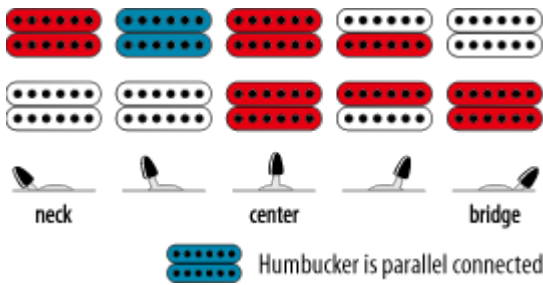

Jake Bowen New Signature Model

Ibanez Electric Guitars

- DiMarzio® Titan™ pickups
- Gotoh® MG-T Locking machineheads
- JBM special inlay

JBM20

Specs

- Neck type: Wizard III 3pc Maple neck
- Body: Maple top/Mahogany body
- Fretboard: Bound Rosewood fretboard
- Fret: Jumbo frets
- Bridge: Edge-Zero II tremolo bridge
- Neck pickup: DiMarzio® Titan™ (H) neck pickup
- Bridge pickup: DiMarzio® Titan™ (H) bridge pickup
- Hardware color: Black (Gold machineheads)

Neck Dimensions

Scale	648mm/25.5"
a : Width at Nut	43mm
b : Width at Last Fret	58mm
c : Thickness at 1st	19mm
d : Thickness at 12th	21mm
Radius	400mmR

Model No.	EAN	PRICE
JBM20	4515276872382	4.715,00 zł

"Item #" stands for the article number as used at Roland Meinel Musikinstrumente GmbH & Co KG ("Meinl"). The price specified is our official list price in PLN and the final price, applicable as of 18. January 2016 and subject to change. Price and model changes as well as changes to technical data are possible without prior announcement. Specialised retail prices may differ. No liability is assumed for setting, printing and colour errors. Roland Meinel Musikinstrumente GmbH & Co KG Spółka komandytowa Oddział w Polsce. | ul.Przemysłowa 20 | 21-100 Lubartów | Polska | E-Mail: info@meindistribution.pl | Website: www.meindistribution.pl