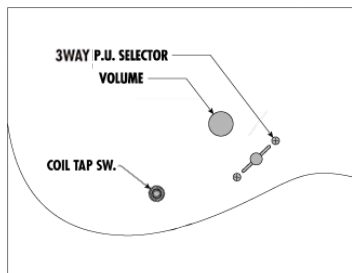

Paul Waggoner New Signature Model

- PWM Ash body (44mm thickness)
- Mojotone® PW Hornet pickups
- Coil tap switch

PWM10

Specs

- Neck type: Wizard III 3pc Maple/Bubinga neck
- Body: Ash body
- Fretboard: Rosewood fretboard w/ Off-set white dot inlay
- Fret: Jumbo frets
- Bridge: Edge-Zero II tremolo bridge
- Neck pickup: Mojotone® PW Hornet (H) neck pickup
- Bridge pickup: Mojotone® PW Hornet (H) bridge pickup
- Hardware color: Cosmo black

Neck Dimensions

Scale	648mm/25.5"
a : Width at Nut	43mm
b : Width at Last Fret	58mm
c : Thickness at 1st	19mm
d : Thickness at 12th	21mm
Radius	400mmR

Model No.	EAN	PRICE
PWM10	4515276872405	5.144,00 zł

"Item #" stands for the article number as used at Roland Meinl Musikinstrumente GmbH & Co KG ("Meinl"). The price specified is our official list price in PLN and the final price, applicable as of 18. January 2016 and subject to change. Price and model changes as well as changes to technical data are possible without prior announcement. Specialised retail prices may differ. No liability is assumed for setting, printing and colour errors. Roland Meinl Musikinstrumente GmbH & Co KG Spółka komandytowa Oddział w Polsce. | ul.Przemysłowa 20 | 21-100 Lubartów | Polska | E-Mail: info@meindistribution.pl | Website: www.meindistribution.pl