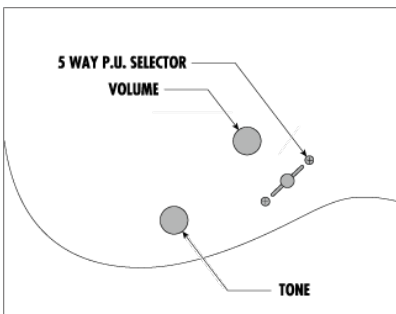

Ash Bodied RG Prestige w/Hardtail Bridge

Ibanez Electric Guitars

- Birdseye Maple fretboard
- Super Wizard HP neck
- Gibraltar Standard II bridge
- DiMarzio® pickups
- Gotoh® MG-T Locking machineheads

RG652AHMFX-NGB

NGB (Nebula Green Burst)

Prestige

Specs

- Neck type	Super Wizard HP 5pc Maple/Walnut neck
- Body	Ash body
- Fretboard	Bound Birdseye Maple fretboard w/Black dot inlay
- Fret	Jumbo frets w/Prestige fret edge treatment
- Bridge	Gibraltar Standard II bridge
- Neck pickup	DiMarzio® Air Norton™ (H) neck pickup
- Bridge pickup	DiMarzio® The Tone Zone® (H) bridge pickup
- Machineheads	Gotoh® MG-T Locking machineheads
- Hardware color	Cosmo black
- Case/bag	Hardshell case included

Neck Dimensions

Scale	648mm/25.5"
a : Width at Nut	43mm
b : Width at Last Fret	58mm
c : Thickness at 1st	17mm
d : Thickness at 12th	19mm
Radius	430mmR

Model No.	EAN	PRICE
RG652AHMFX-NGB	4515276882480	5.787,00 zł

"Item #" stands for the article number as used at Roland Meinl Musikinstrumente GmbH & Co KG ("Meinl"). The price specified is our official list price in PLN and the final price, applicable as of 18. January 2016 and subject to change. Price and model changes as well as changes to technical data are possible without prior announcement. Specialised retail prices may differ. No liability is assumed for setting, printing and colour errors. Roland Meinl Musikinstrumente GmbH & Co KG Spółka komandytowa Oddział w Polsce. | ul.Przemysłowa 20 | 21-100 Lubartów | Polska | E-Mail: info@meindistribution.pl | Website: www.meindistribution.pl