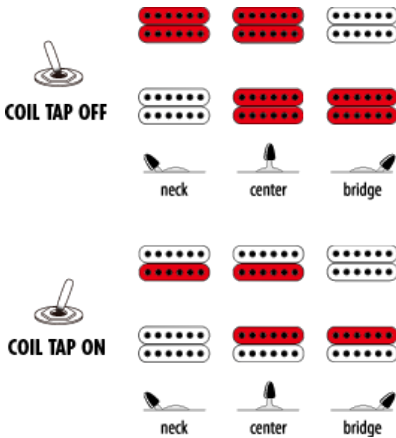

Iron Label RGA Debut

Ibanez Electric Guitars

- DiMarzio® Fusion Edge pickups
- Coil-tap switch
- Gotoh® MG-T Locking machineheads
- Ebony fretboard

RGAX6FM-TGF

TGF (Transparent Gray Flat)

Specs

- Neck type Nitro Wizard 3pc Maple/Bubinga neck
- Body Flamed Maple top/Mahogany body
- Fretboard Bound Ebony fretboard
- Fret Jumbo frets
- Bridge Gibraltar Standard II bridge
- Neck pickup DiMarzio® Fusion Edge (H) neck pickup
- Bridge pickup DiMarzio® Fusion Edge (H) bridge pickup
- Hardware color Black

Neck Dimensions

Scale	648mm/25.5"
a : Width at Nut	43mm
b : Width at Last Fret	58mm
c : Thickness at 1st	19mm
d : Thickness at 12th	21mm
Radius	400mmR

Model No.	EAN	PRICE
RGAX6FM-TGF	4515276872412	3.428,00 zł

"Item #" stands for the article number as used at Roland Meinl Musikinstrumente GmbH & Co KG ("Meinl"). The price specified is our official list price in PLN and the final price, applicable as of 18. January 2016 and subject to change. Price and model changes as well as changes to technical data are possible without prior announcement. Specialised retail prices may differ. No liability is assumed for setting, printing and colour errors. Roland Meinl Musikinstrumente GmbH & Co KG Spółka komandytowa Oddział w Polsce. | ul.Przemysłowa 20 | 21-100 Lubartów | Polska | E-Mail: info@meindistribution.pl | Website: www.meindistribution.pl