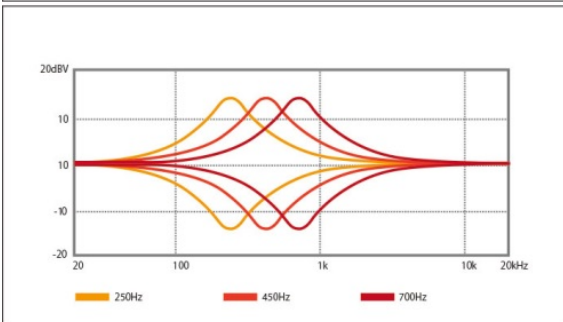

SR500 in New Finish

- Bartolini® MK-1 pickups
- Jatoba Bubinga Slim neck
- Ibanez Custom Electronics 3-Band eq w/3-way mid frequency switch

SR500-TFF

TFF (Tri Fade Burst Flat)

Specs

- Neck type SR4 5pc Jatoba/Bubinga neck
- Body Mahogany body
- Fretboard Rosewood fretboard w/Abalone Oval inlay
- Fret Medium frets
- Bridge Accu-cast B300 bridge
- Neck pickup Bartolini® MK-1 neck pickup
- Bridge pickup Bartolini® MK-1 bridge pickup
- Equaliser Ibanez Custom Electronics 3-band eq w/3-way mid frequency switch
- Hardware color Cosmo Black

Neck Dimensions

Scale	864mm/34"
a : Width at Nut	45mm
b : Width at Last Fret	68mm
c : Thickness at 1st	19.5mm
d : Thickness at 12th	21.5mm
Radius	305mmR

Model No.	EAN	PRICE
SR500-TFF	4515276765455	2.698,00 zł