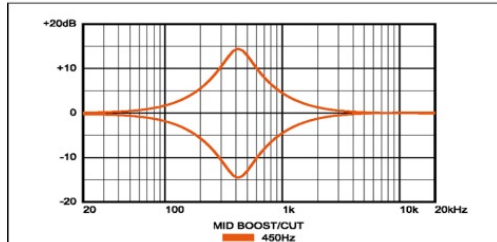

SR305B w/New Pickups & Electronics

- New PowerSpan Dual Coil pickups
- Ibanez Custom Electronic 3-band eq w/3-way power tap switch

SR305EB-WK

WK(Weathered Black)

Specs

- Neck type SR5 5pc Maple/Rosewood neck
- Body Mahogany body
- Fretboard Rosewood fretboard w/White dot inlay
- Fret Medium frets
- Bridge Accu-cast B125 bridge
- Neck pickup PowerSpan Dual Coil neck pickup
- Bridge pickup PowerSpan Dual Coil bridge pickup
- Equaliser Ibanez Custom Electronics 3-band eq w/3-way power tap switch
- Hardware color Black

Neck Dimensions

Scale	864mm/34"
a : Width at Nut	45mm
b : Width at Last Fret	68mm
c : Thickness at 1st	19.5mm
d : Thickness at 12th	21.5mm
Radius	305mmR

Ibanez Electric Bases

Model No.	EAN	PRICE
SR305EB-WK	4515276877462	1.497,00 zł