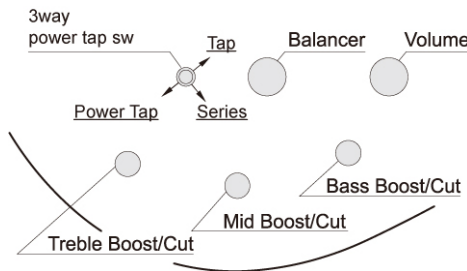

Model No.	EAN	PRICE
SR370E-AWB	4515276877486	1.583,00 zł
SR370E-SPB	4515276877493	1.583,00 zł