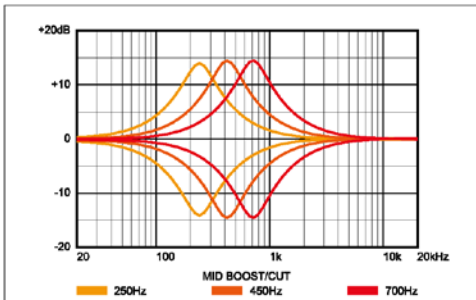

Neck Dimensions

Scale 864mm/34"

a : Width at Nut 38mm

b : Width at Last Fret 62mm

c : Thickness at 1st 19.5mm

d : Thickness at 12th 21.5mm

Radius 305mmR

Ibanez Electric Bases