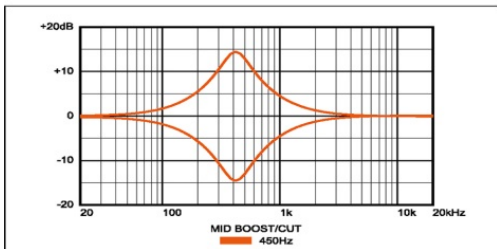

Model No.	EAN	PRICE
SR370E-AWB	4515276877486	1.583,00 zł
SR370E-SPB	4515276877493	1.583,00 zł