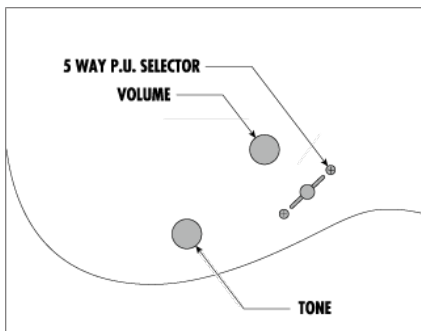

RG7421 Open Pore Finish

- Wizard II-7 3pc Maple neck
- Quantum pickups

RG7421-WNF

WNF (Walnut Flat)

Specs

- Neck type: Wizard II-7 3pc Maple neck
- Body: Mahogany body
- Fretboard: Rosewood fretboard w/White dot inlay
- Fret: Jumbo frets
- Bridge: Fixed bridge
- Neck pickup: Quantum (H) neck pickup
- Bridge pickup: Quantum (H) bridge pickup
- Hardware color: Black

Neck Dimensions

Scale	648mm/25.5"
a : Width at Nut	48mm
b : Width at Last Fret	68mm
c : Thickness at 1st	19mm
d : Thickness at 12th	21mm
Radius	400mmR

Model No.	EAN	PRICE
RG7421-WNF	4515276693680	1.840,00 zł

"Item #" stands for the article number as used at Roland Meinl Musikinstrumente GmbH & Co KG ("Meinl"). The price specified is our official list price in PLN and the final price, applicable as of 18. January 2016 and subject to change. Price and model changes as well as changes to technical data are possible without prior announcement. Specialised retail prices may differ. No liability is assumed for setting, printing and colour errors. Roland Meinl Musikinstrumente GmbH & Co KG Spółka komandytowa Oddział w Polsce. | ul.Przemysłowa 20 | 21-100 Lubartów | Polska | E-Mail: info@meindistribution.pl | Website: www.meindistribution.pl