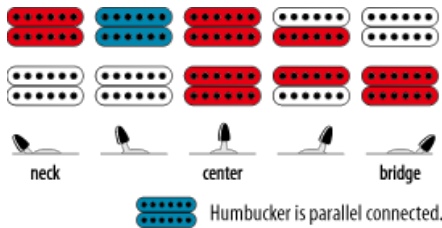

S Prestige in New Finish

- Super Wizard HP Neck
- Prestige Fret Edge Treatment
- Gibraltar Standard II bridge
- Gotoh® MG-T Locking Machineheads

Ibanez Electric Guitars

S5521Q-TAB

TAB (Transparent Aqua Blue)

Prestige

Specs

- Neck type: Super Wizard HP 5pc Maple/Walnut neck w/KTS™ TITANIUM rods
- Body: Quilted Maple top/Mahogany body
- Fretboard: Bound Rosewood fretboard w/Off-set white dot inlay
- Fret: Jumbo frets w/Prestige fret edge treatment
- Bridge: Gibraltar Standard II bridge
- Neck pickup: V7 (H) neck pickup
- Bridge pickup: V8 (H) bridge pickup
- Hardware color: Cosmo Black
- Case/bag: Hardshell case included

Neck Dimensions

Scale	648mm/25.5"
a : Width at Nut	43mm
b : Width at Last Fret	58mm
c : Thickness at 1st	17mm
d : Thickness at 12th	19mm
Radius	430mmR

Model No.	EAN	PRICE
S5521Q-TAB	4515276838265	7.932,00 zł

"Item #" stands for the article number as used at Roland Meinl Musikinstrumente GmbH & Co KG ("Meinl"). The price specified is our official list price in PLN and the final price, applicable as of 18. January 2016 and subject to change. Price and model changes as well as changes to technical data are possible without prior announcement. Specialised retail prices may differ. No liability is assumed for setting, printing and colour errors. Roland Meinl Musikinstrumente GmbH & Co KG Spółka komandytowa Oddział w Polsce. | ul.Przemysłowa 20 | 21-100 Lubartów | Polska | E-Mail: info@meindistribution.pl | Website: www.meindistribution.pl