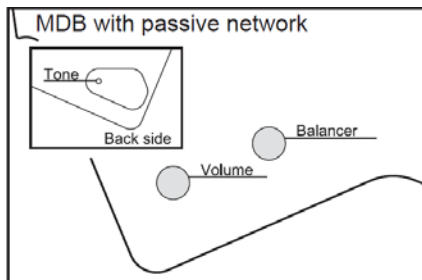

Mike D'Antonio [Killswitch Engage] New Signature Model

- MDB's iconic inlay on 12th fret
- Seymour Duncan® SPB-1/SJB-2 pickups
- Body Back Black Binding
- Massive Accu-cast B200 bridge

MDB4-WH

WH (White)

Specs

- Neck type: MDB 3pc Maple neck
- Body: Mahogany body
- Fretboard: Rosewood fretboard w/MDB inlay
- Fret: Medium frets
- Bridge: Accu-cast B200 bridge (19mm string spacing)
- Neck pickup: Seymour Duncan® SPB-1 neck pickup
- Bridge pickup: Seymour Duncan® SJB-2 bridge pickup
- Factory tuning: 1F, 2C, 3G, 4C
- Hardware color: Cosmo black
- String Gauge: .055/.075/.095/.120
- Case/Bag: Hardshell case included

Neck Dimensions

Scale	864mm/34"
a : Width at Nut	42mm
b : Width at Last Fret	62mm
c : Thickness at 1st	21mm
d : Thickness at 12th	24mm
Radius	305mmR

Ibanez Electric Bases

Model No.	EAN	PRICE
MDB4-WH	4515276878667	5.144,00 zł