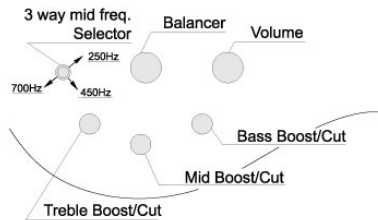

SR500 in New Finish

- Bartolini® MK-1 pickups
- Jatoba Bubinga Slim neck
- Ibanez Custom Electronics 3-Band eq w/3-way mid frequency switch

SR500-TFF

TFF (Tri Fade Burst Flat)

Specs

- Neck type SR4 5pc Jatoba/Bubinga neck
- Body Mahogany body
- Fretboard Rosewood fretboard w/Abalone Oval inlay
- Fret Medium frets
- Bridge Accu-cast B300 bridge
- Neck pickup Bartolini® MK-1 neck pickup
- Bridge pickup Bartolini® MK-1 bridge pickup
- Equaliser Ibanez Custom Electronics 3-band eq w/3-way mid frequency switch
- Hardware color Cosmo Black

Neck Dimensions

Scale	864mm/34"
a : Width at Nut	45mm
b : Width at Last Fret	68mm
c : Thickness at 1st	19.5mm
d : Thickness at 12th	21.5mm
Radius	305mmR

Model No.	EAN	PRICE
SR500-TFF	4515276765455	2.698,00 zł