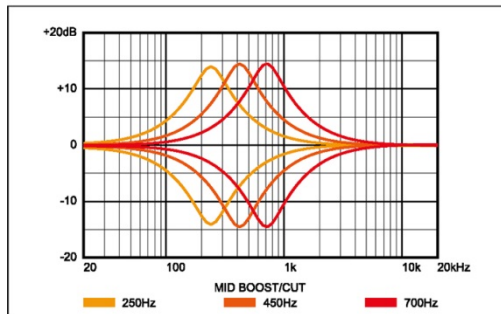

Ibanez Bass Workshop "SR Cerro" Singlecut Bass

- SR5 5pc Maple/Purpleheart neck-through
- Purpleheart fingerboard
- Mono-rail V bridge
- Ibanez Custom Electronics 3-band eq w/Eq bypass switch & 3-way Mid frequency switch
- Bartolini® MK-1 pickups

SRSC805-NTF

NTF (Natural Flat)

Specs

- Neck type: SR5 5pc Maple/Purpleheart neck-through
- Body: Poplar Burl top/Mahogany wing body
- Fretboard: Purpleheart fretboard w/Avalon Oval inlay
- Fret: Medium frets
- Bridge: Mono-rail V bridge
- Neck pickup: Bartolini® MK-1 neck pickup
- Bridge pickup: Bartolini® MK-1 bridge pickup
- Equaliser: Ibanez Custom Electronics 3-band eq w/Eq bypass switch (passive tone control on treble pot) & 3-way Mid frequency switch
- Hardware color: Black matte

Neck Dimensions

Scale	864mm/34"
a : Width at Nut	45mm
b : Width at Last Fret	74mm
c : Thickness at 1st	20.5mm
d : Thickness at 12th	22.5mm
Radius	305mmR

Ibanez Electric Bases

Model No.	EAN	PRICE
SRSC805-NTF	4515276878674	4.715,00 zł