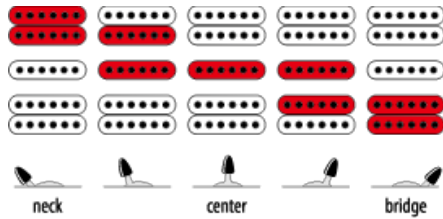

Prestige RG655 in New Finish

Ibanez Electric Guitars

- Super Wizard HP 5pc Maple/Walnut neck
- Prestige Fret Edge Treatment
- Edge Tremolo Bridge
- DiMarzio® Pickups

RG655-GK

GK (Galaxy Black)

Prestige

Specs

- Neck type: Super Wizard HP 5pc Maple/Walnut neck
- Body: Basswood body
- Fretboard: Rosewood fretboard w/White dot inlay
- Fret: Jumbo frets w/Prestige fret edge treatment
- Bridge: Edge tremolo bridge
- Neck pickup: DiMarzio® Air Norton™ (H) neck pickup
- Middle pickup: DiMarzio® True Velvet™ (S) middle pickup
- Bridge pickup: DiMarzio® The Tone Zone® (H) bridge pickup
- Hardware color: Cosmo black
- Case/bag: Hardshell case included

Neck Dimensions

Scale	648mm/25.5"
a : Width at Nut	43mm
b : Width at Last Fret	58mm
c : Thickness at 1st	17mm
d : Thickness at 12th	19mm
Radius	430mmR

Model No. [	EAN	PRICE
RG655-GK	4515276638643	5.573,00 zł

"Item #" stands for the article number as used at Roland Meinl Musikinstrumente GmbH & Co KG ("Meinl"). The price specified is our official list price in PLN and the final price, applicable as of 18. January 2016 and subject to change. Price and model changes as well as changes to technical data are possible without prior announcement. Specialised retail prices may differ. No liability is assumed for setting, printing and colour errors. Roland Meinl Musikinstrumente GmbH & Co KG Spółka komandytowa Oddział w Polsce. | ul.Przemysłowa 20 | 21-100 Lubartów | Polska | E-Mail: info@meindistribution.pl | Website: www.meindistribution.pl