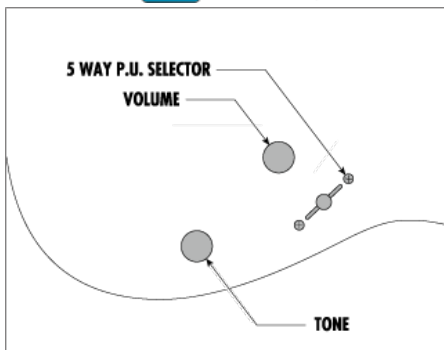

RG 9-String w/Quilted Maple top

Ibanez Electric Guitars

- Wizard-9 5pc Maple/Bubinga neck
- Quantum pickups
- Graph Tech® nut
- 712mm/28" Scale Neck

RG9QM-BI

BI (Black Ice)

Specs

- Neck type	Wizard-9 5pc Maple/Bubinga neck
- Body	Quilted Maple top/Basswood body
- Fretboard	Rosewood fretboard w/White dot inlay
- Fret	Jumbo frets
- Bridge	Gibraltar Standard II-9 bridge
- Neck pickup	Quantum (H) neck pickup
- Bridge pickup	Quantum (H) bridge pickup
- Hardware color	Cosmo black
- String gauge	.009/.011/.016/.024/.032/.042/.054/.075/.090
- Factory tuning	1E/2B/3G/4D/5A/6E/7B/8F#/9C#
- Case/bag	Hardshell case included

Neck Dimensions

Scale	712mm/28"
a : Width at Nut	62mm
b : Width at Last Fret	88mm
c : Thickness at 1st	21.5mm
d : Thickness at 12th	23.5mm
Radius	950mmR

Model No.	EAN	PRICE
RG9QM-BI	4515276669494	4.500,00 zł

"Item #" stands for the article number as used at Roland Meinl Musikinstrumente GmbH & Co KG ("Meinl"). The price specified is our official list price in PLN and the final price, applicable as of 18. January 2016 and subject to change. Price and model changes as well as changes to technical data are possible without prior announcement. Specialised retail prices may differ. No liability is assumed for setting, printing and colour errors. Roland Meinl Musikinstrumente GmbH & Co KG Spółka komandytowa Oddział w Polsce. | ul.Przemysłowa 20 | 21-100 Lubartów | Polska | E-Mail: info@meindistribution.pl | Website: www.meindistribution.pl