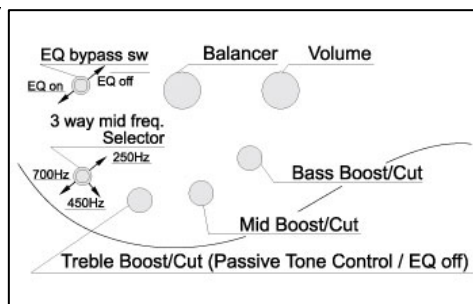

Premium SR-6 w/Ash/Walnut Top

- Premium Fret Edge Treatment
- Mono-rail V bridge
- Nordstrand™ Pickups
- BLACK TUSQ XL® nut
- Ibanez Custom Electronics 3-band eq w/eq bypass switch & 3-way Mid frequency switch
- Gotoh® machineheads

SR1306-NTF

NTF (Natural Flat)

PREMIUM

Specs

- Neck type Atlas-6 5pc Wenge/Bubinga neck w/KTS™ TITANIUM rods
- Body Ash/Walnut top/Mahogany body
- Fretboard Rosewood fretboard w/Avalone Oval dot inlay
- Fret Medium frets w/Premium fret edge treatment
- Bridge Mono-rail V bridge
- Nut Graph Tech® BLACK TUSQ XL® nut
- Neck pickup Nordstrand™ "Big Single" 6 neck pickup
- Bridge pickup Nordstrand™ "Big Single" 6 bridge pickup
- Equaliser Ibanez Custom Electronics 3-band eq w/eq bypass switch & 3-way Mid frequency switch
- Hardware color Gold
- Case/bag Soft case included

Neck Dimensions

Scale	864mm/34"
a : Width at Nut	54mm
b : Width at Last Fret	83mm
c : Thickness at 1st	19.5mm
d : Thickness at 12th	21.5mm
Radius	400mmR

Ibanez Electric Bases

Model No.	EAN	PRICE
SR1306-NTF	4515276871743	5.573,00 zł