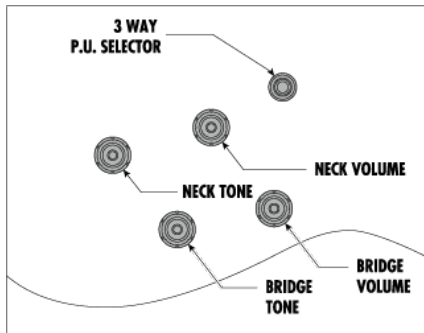

AS73 in New Finish

- Classic Elite pickups
- Quik Change III tailpiece
- Sure Grip III control knobs

AS73G-NT

NT (Natural)

Specs

- Neck type	Artcore Mahogany set-in neck
- Body	Maple top/back/sides
- Fretboard	Bound Rosewood fretboard w/Acrylic inlay
- Fret	Medium frets
- Bridge	ART-1 bridge
- Tailpiece	Quik Change III tailpiece
- Neck pickup	Classic Elite (H) neck pickup
- Bridge pickup	Classic Elite (H) bridge pickup
- Hardware color	Gold

Neck Dimensions

Scale	628mm/24.7"
a : Width at Nut	43mm
b : Width at Last Fret	57mm
c : Thickness at 1st	21mm
d : Thickness at 12th	24mm(at 9F)
Radius	305mmR

Model No.	EAN	PRICE
AS73G-NT	4515110462526	2.141,00 zł

"Item #" stands for the article number as used at Roland Meinl Musikinstrumente GmbH & Co KG ("Meinl"). The price specified is our official list price in PLN and the final price, applicable as of 18. January 2016 and subject to change. Price and model changes as well as changes to technical data are possible without prior announcement. Specialised retail prices may differ. No liability is assumed for setting, printing and colour errors. Roland Meinl Musikinstrumente GmbH & Co KG Spółka komandytowa Oddział w Polsce. | ul.Przemysłowa 20 | 21-100 Lubartów | Polska | E-Mail: info@meindistribution.pl | Website: www.meindistribution.pl