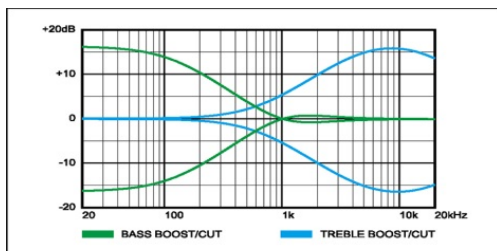

Model No.	EAN	PRICE
SR300EB-CA	4515276877370	1.283,00 zł
SR300EB-WK	4515276877400	1.283,00 zł