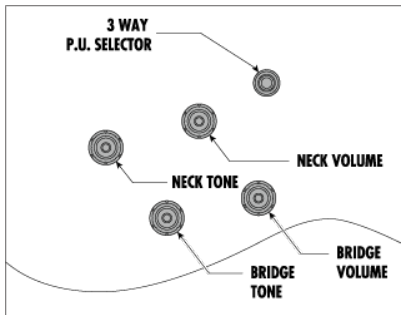

AS Artcore Vintage Antique Finish

- Classic Elite pickups
- Quik Change III Tailpiece
- Honey Gold Sure Grip III knobs
- Antique Chrome Hardware
- Vintage Colored Inlay

ASV10A-TCL

TCL (Tobacco Burst Low Gloss)

Specs

- Neck type Artcore Mahogany set-in neck
- Body Maple top/back/sides
- Fretboard Bound Rosewood fretboard w/Aged white block inlay
- Fret Medium frets
- Bridge ART-1 bridge
- Tailpiece Quik Change III tailpiece
- Neck pickup Classic Elite (H) neck pickup
- Bridge pickup Classic Elite (H) bridge pickup
- Hardware color Antique Chrome

Neck Dimensions

Scale	628mm/24.7"
a : Width at Nut	43mm
b : Width at Last Fret	57mm
c : Thickness at 1st	23mm
d : Thickness at 12th	24mm(at 9F)
Radius	305mmR

Model No.	EAN	PRICE
ASV10A-TCL	4515276838180	2.269,00 zł

"Item #" stands for the article number as used at Roland Meinl Musikinstrumente GmbH & Co KG ("Meinl"). The price specified is our official list price in PLN and the final price, applicable as of 18. January 2016 and subject to change. Price and model changes as well as changes to technical data are possible without prior announcement. Specialised retail prices may differ. No liability is assumed for setting, printing and colour errors. Roland Meinl Musikinstrumente GmbH & Co KG Spółka komandytowa Oddział w Polsce. | ul.Przemysłowa 20 | 21-100 Lubartów | Polska | E-Mail: info@meindistribution.pl | Website: www.meindistribution.pl