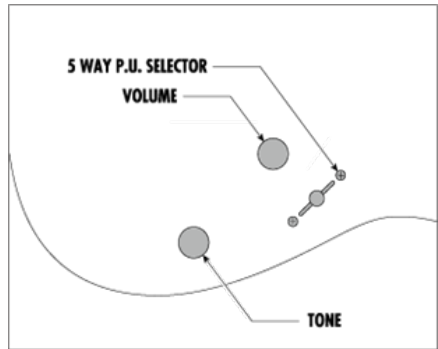

RG-7 Prestige w/Hardtail Bridge

Ibanez Electric Guitars

- Wizard-7 5pc Maple/Wenge Neck
- Prestige Fret Edge Treatment
- Gotoh® MG-T Locking Machineheads
- Gibraltar Standard II-7 Bridge
- DiMarzio® Pickups

RG752FX-GK

GK (Galaxy Black)

Prestige

Specs

- Neck type: Wizard-7 5pc Maple/Wenge neck
- Body: Basswood body
- Fretboard: Rosewood fretboard w/White dot inlay
- Fret: Jumbo frets w/Prestige fret edge treatment
- Bridge: Gibraltar Standard II-7 bridge
- Neck pickup: DiMarzio® PAF® 7 (H) neck pickup
- Bridge pickup: DiMarzio® PAF® 7 (H) bridge pickup
- Hardware color: Cosmo black
- Machineheads: Gotoh® MG-T locking machineheads
- Case/bag: Hardshell case included

Neck Dimensions

Scale	648mm/25.5"
a : Width at Nut	48mm
b : Width at Last Fret	68mm
c : Thickness at 1st	19mm
d : Thickness at 12th	21mm
Radius	430mmR

Model No.	EAN	PRICE
RG752FX-GK	4515276638674	5.144,00 zł

"Item #" stands for the article number as used at Roland Meinl Musikinstrumente GmbH & Co KG ("Meinl"). The price specified is our official list price in PLN and the final price, applicable as of 18. January 2016 and subject to change. Price and model changes as well as changes to technical data are possible without prior announcement. Specialised retail prices may differ. No liability is assumed for setting, printing and colour errors. Roland Meinl Musikinstrumente GmbH & Co KG Spółka komandytowa Oddział w Polsce. | ul.Przemysłowa 20 | 21-100 Lubartów | Polska | E-Mail: info@meindistribution.pl | Website: www.meindistribution.pl