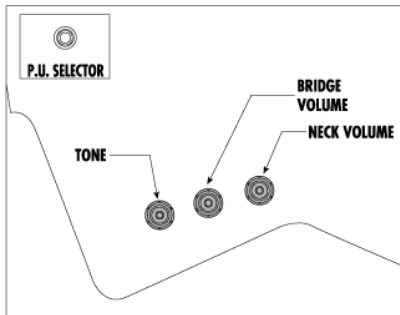

Paul Stanley Signature Model in New Finish

Ibanez Electric Guitars

- PS Special pickguard and tailpiece ornament
- Bone nut
- Seymour Duncan® pickups

PS120SP-SSP

SSP (Silver Sparkle)

Specs

- Neck type: PS 3pc Mahogany set-in neck
- Body: Mahogany body/Maple top and back
- Fretboard: Bound Ebony fretboard w/Acrylic & Abalone block inlay
- Fret: Medium frets
- Bridge: Full Tune III bridge
- Tailpiece: Quik Change III tailpiece
- Neck pickup: Seymour Duncan® '59 model (H) neck pickup
- Bridge pickup: Seymour Duncan® Custom 5™ (H) bridge pickup
- Hardware color: Chrome
- Case/bag: Gig bag included

Neck Dimensions

Scale	628mm/24.7"
a : Width at Nut	43mm
b : Width at Last Fret	57mm
c : Thickness at 1st	20mm
d : Thickness at 12th	23.5mm
Radius	305mmR

Model No.	EAN	PRICE
PS120SP-SSP	4515276838241	4.286,00 zł

"Item #" stands for the article number as used at Roland Meinl Musikinstrumente GmbH & Co KG ("Meinl"). The price specified is our official list price in PLN and the final price, applicable as of 18. January 2016 and subject to change. Price and model changes as well as changes to technical data are possible without prior announcement. Specialised retail prices may differ. No liability is assumed for setting, printing and colour errors. Roland Meinl Musikinstrumente GmbH & Co KG Spółka komandytowa Oddział w Polsce. | ul.Przemysłowa 20 | 21-100 Lubartów | Polska | E-Mail: info@meindistribution.pl | Website: www.meindistribution.pl