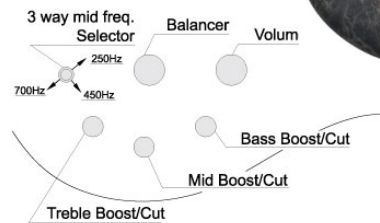

SR800 Debut

- Bartolini® MK-1 pickups
- Jatoba Bubinga Slim neck
- Ibanez Custom Electronics 3-Band eq w/3-way frequency switch

SR800-BIF

BIF (Black Ice Flat)

SR800-AWT

AWT (Aged Whiskey Burst Flat)

Specs

- Neck type: SR4 5pc Jatoba/Bubinga neck
- Body: Poplar Burl top/Mahogany body
- Fretboard: Rosewood fretboard w/Abalone Oval inlay
- Fret: Medium frets
- Bridge: Accu-cast B300 bridge
- Neck pickup: Bartolini® MK-1 neck pickup
- Bridge pickup: Bartolini® MK-1 bridge pickup
- Equaliser: Ibanez Custom Electronics 3-band eq w/3-way mid frequency switch
- Hardware color: Gold

Neck Dimensions

Scale	864mm/34"
a : Width at Nut	38mm
b : Width at Last Fret	62mm
c : Thickness at 1st	19.5mm
d : Thickness at 12th	21.5mm
Radius	305mmR

Model No.	EAN	PRICE
SR800-BIF	4515276871873	3.642,00 zł
SR800-AWF	4515276871866	3.642,00 zł