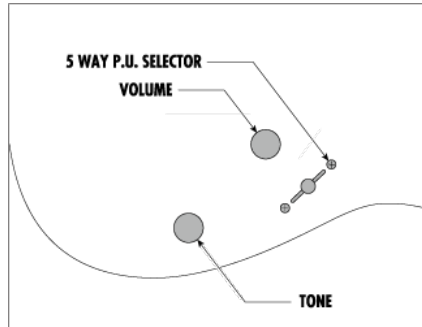

RG Prestige w/Hardtail Bridge

Ibanez Electric Guitars

- Super Wizard HP 5pc Maple/Walnut Neck
- Prestige Fret Edge Treatment
- Gotoh® MG-T Locking Machineheads
- Gibraltar Standard II Bridge
- DiMarzio® Pickups

RG652FX-GK

GK (Galaxy Black)

Prestige

Specs

- Neck type: Super Wizard HP 5pc Maple/Walnut neck
- Body: Basswood body
- Fretboard: Rosewood fretboard w/White dot inlay
- Fret: Jumbo frets w/Prestige fret edge treatment
- Bridge: Gibraltar Standard II bridge
- Neck pickup: DiMarzio® Air Norton™ (H) neck pickup
- Bridge pickup: DiMarzio® The Tone Zone® (H) bridge pickup
- Hardware color: Cosmo black
- Machineheads: Gotoh® MG-T locking machineheads
- Case/bag: Hardshell case included

Neck Dimensions

Scale	648mm/25.5"
a : Width at Nut	43mm
b : Width at Last Fret	58mm
c : Thickness at 1st	17mm
d : Thickness at 12th	19mm
Radius	430mmR

Model No.	EAN	PRICE
RG652FX-GK	4515276638650	4.843,00 zł

"Item #" stands for the article number as used at Roland Meinl Musikinstrumente GmbH & Co KG ("Meinl"). The price specified is our official list price in PLN and the final price, applicable as of 18. January 2016 and subject to change. Price and model changes as well as changes to technical data are possible without prior announcement. Specialised retail prices may differ. No liability is assumed for setting, printing and colour errors. Roland Meinl Musikinstrumente GmbH & Co KG Spółka komandytowa Oddział w Polsce. | ul.Przemysłowa 20 | 21-100 Lubartów | Polska | E-Mail: info@meindistribution.pl | Website: www.meindistribution.pl