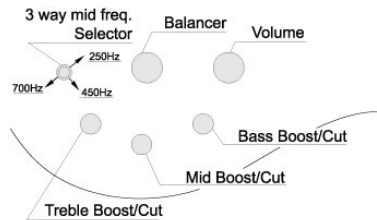

SR805 Debut

- Bartolini® MK-1 pickups
- Jatoba Bubinga Slim neck
- Ibanez Custom Electronics 3-Band eq w/3-way mid frequency switch

SR805-AWT

AWT (Aged Whiskey Burst Flat)

Specs

- Neck type: SR5 5pc Jatoba/Bubinga neck
- Body: Poplar Burl top/Mahogany body
- Fretboard: Rosewood fretboard w/Abalone Oval inlay
- Fret: Medium frets
- Bridge: Accu-cast B305 bridge
- Neck pickup: Bartolini® MK-1 neck pickup
- Bridge pickup: Bartolini® MK-1 bridge pickup
- Equaliser: Ibanez Custom Electronics 3-band eq w/3-way mid frequency switch
- Hardware color: Gold

Neck Dimensions

Scale	864mm/34"
a : Width at Nut	45mm
b : Width at Last Fret	68mm
c : Thickness at 1st	19.5mm
d : Thickness at 12th	21.5mm
Radius	305mmR

Model No.	EAN	PRICE
SR805-AWT	4515276694694	3.857,00 zł