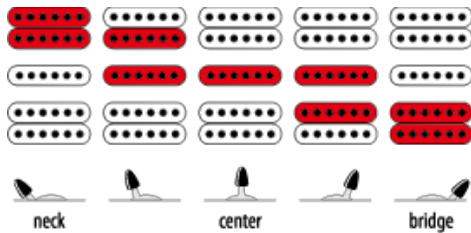

Poplar Burl Topped S

Ibanez Electric Guitars

- Wizard III Maple Neck
- Edge Zero II tremolo bridge
- Quantum Pickups

S770PB-CNF

CNF (Charcoal Brown Flat)

Specs

- Neck type	Wizard III Maple neck
- Body	Poplar Burl top/Mahogany body
- Fretboard	Bound Rosewood fretboard w/Off-set white dot inlay
- Fret	Jumbo frets
- Bridge	Edge Zero II tremolo bridge
- Neck pickup	Quantum (H) neck pickup
- Middle pickup	Quantum (S) middle pickup
- Bridge pickup	Quantum (H) bridge pickup
- Hardware color	Cosmo Black

Neck Dimensions

Scale	648mm/25.5"
a : Width at Nut	43mm
b : Width at Last Fret	58mm
c : Thickness at 1st	19mm
d : Thickness at 12th	21mm
Radius	400mmR

Model No.	EAN	PRICE
S770PB-CNF	4515276693796	3.299,00 zł

"Item #" stands for the article number as used at Roland Meinl Musikinstrumente GmbH & Co KG ("Meinl"). The price specified is our official list price in PLN and the final price, applicable as of 18. January 2016 and subject to change. Price and model changes as well as changes to technical data are possible without prior announcement. Specialised retail prices may differ. No liability is assumed for setting, printing and colour errors. Roland Meinl Musikinstrumente GmbH & Co KG Spółka komandytowa Oddział w Polsce. | ul.Przemysłowa 20 | 21-100 Lubartów | Polska | E-Mail: info@meindistribution.pl | Website: www.meindistribution.pl