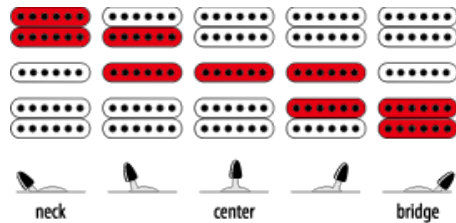

Hardtail S w/Poplar Burl Top

Ibanez Electric Guitars

- Wizard III Maple neck
- Quantum pickups

S771PB-NTF

NTF (Natural Flat)

Specs

- Neck type: Wizard III Maple neck
- Body: Poplar Burl top/Mahogany body
- Fretboard: Bound Rosewood fretboard w/Off-set white dot inlay
- Fret: Jumbo frets
- Bridge: Fixed bridge
- Neck pickup: Quantum (H) neck pickup
- Middle pickup: Quantum (S) middle pickup
- Bridge pickup: Quantum (H) bridge pickup
- Hardware color: Cosmo black

Neck Dimensions

Scale	648mm/25.5"
a : Width at Nut	43mm
b : Width at Last Fret	58mm
c : Thickness at 1st	19mm
d : Thickness at 12th	21mm
Radius	400mmR

Model No.	EAN	PRICE
S771PB-NTF	4515276638384	2.527,00 zł

"Item #" stands for the article number as used at Roland Meinl Musikinstrumente GmbH & Co KG ("Meinl"). The price specified is our official list price in PLN and the final price, applicable as of 18. January 2016 and subject to change. Price and model changes as well as changes to technical data are possible without prior announcement. Specialised retail prices may differ. No liability is assumed for setting, printing and colour errors. Roland Meinl Musikinstrumente GmbH & Co KG Spółka komandytowa Oddział w Polsce. | ul.Przemysłowa 20 | 21-100 Lubartów | Polska | E-Mail: info@meindistribution.pl | Website: www.meindistribution.pl