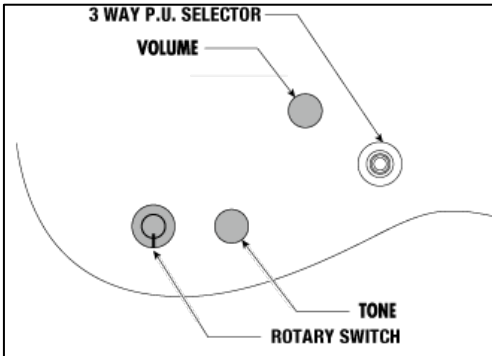

Roadcore Prestige Made in Japan w/P-Rails Pickups

Ibanez Electric Guitars

- Seymour Duncan® "P-Rails™" Pickups
- Prestige Fret Edge Treatment
- Tight-Tune Bridge
- Gotoh® Locking Machineheads

RC2720PR-DCR

DCR (Dark Cherry)

Prestige

Specs

- Neck type: RC Maple neck
- Body: Alder body
- Fretboard: Rosewood fretboard w/Acrylic block inlay
- Fret: Medium frets w/Prestige fret edge treatment
- Bridge: Tight-Tune bridge
- Neck pickup: Seymour Duncan® SHRP-1 "P-Rails™" (H) neck pickup
- Bridge pickup: Seymour Duncan® SHRP-1 "P-Rails™" (H) bridge pickup
- Hardware color: Cosmo Black
- Case/bag: Hardshell case included

Neck Dimensions

Scale	648mm/25.5"
a : Width at Nut	42mm
b : Width at Last Fret	56mm
c : Thickness at 1st	20.5mm
d : Thickness at 12th	22.5mm
Radius	250mmR

Model No.	EAN	PRICE
RC2720PR-DCR	4515276888888	6.216,00 zł

"Item #" stands for the article number as used at Roland Meinl Musikinstrumente GmbH & Co KG ("Meinl"). The price specified is our official list price in PLN and the final price, applicable as of 18. January 2016 and subject to change. Price and model changes as well as changes to technical data are possible without prior announcement. Specialised retail prices may differ. No liability is assumed for setting, printing and colour errors. Roland Meinl Musikinstrumente GmbH & Co KG Spółka komandytowa Oddział w Polsce. | ul.Przemysłowa 20 | 21-100 Lubartów | Polska | E-Mail: info@meindistribution.pl | Website: www.meindistribution.pl