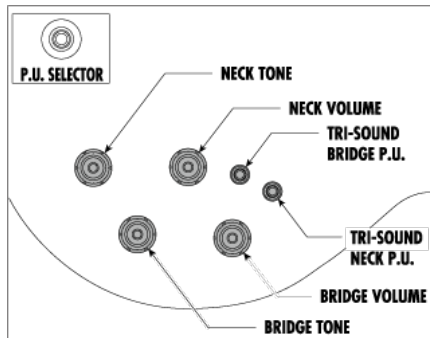

AR w/Tree of Life Inlay

- Super 80 "Flying Finger" pickups
- Tri-sound switches
- Ebony fretboard w/Custom fret edge treatment
- Sure Grip III knobs

AR620-BK

BK (Black)

Specs

- Neck type: AR 3pc Maple set-in neck (smooth heel)
- Body: Mahogany body
- Fretboard: Bound Ebony fretboard w/Tree of Life inlay
- Fret: Medium frets w/Custom fret edge treatment
- Bridge: ART-1 bridge
- Tailpiece: Quik Change Classic tailpiece
- Neck pickup: Super 80 "Flying Finger" (H) neck pickup
- Bridge pickup: Super 80 "Flying Finger" (H) bridge pickup
- Hardware color: Gold
- Case/bag: Hardshell case included

Neck Dimensions

Scale	628mm/24.7"
a : Width at Nut	43mm
b : Width at Last Fret	57mm
c : Thickness at 1st	21mm
d : Thickness at 12th	24mm(at 9F)
Radius	305mmR

Model No.	EAN	PRICE
AR620-BK	4515276639220	3.556,00 zł

"Item #" stands for the article number as used at Roland Meinl Musikinstrumente GmbH & Co KG ("Meinl"). The price specified is our official list price in PLN and the final price, applicable as of 18. January 2016 and subject to change. Price and model changes as well as changes to technical data are possible without prior announcement. Specialised retail prices may differ. No liability is assumed for setting, printing and colour errors. Roland Meinl Musikinstrumente GmbH & Co KG Spółka komandytowa Oddział w Polsce. | ul.Przemysłowa 20 | 21-100 Lubartów | Polska | E-Mail: info@meindistribution.pl | Website: www.meindistribution.pl