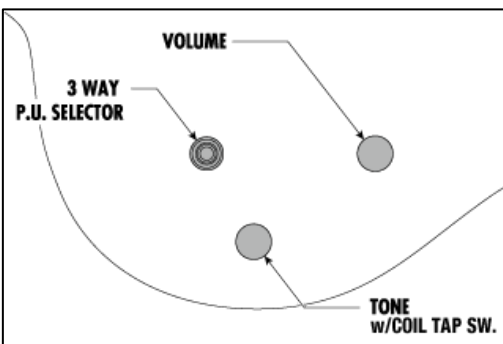

Chris Miller New Signature Model

Ibanez Electric Guitars

- Coil-tap switch on tone control (push/pull)
- Soapbar type pickup on neck position

CMM2-BKF

BKF (Black Flat)

Specs

- Neck type	CMM 1pc Maple neck
- Body	Mahogany body
- Fretboard	Maple fretboard w/Black dot inlay
- Fret	Medium frets
- Bridge	Tight-Tune bridge
- Neck pickup	Std. SS-1 (S) neck pickup
- Bridge pickup	Std. H (H) bridge pickup
- Hardware color	Chrome

Neck Dimensions

Scale	648mm/25.5"
a : Width at Nut	42mm
b : Width at Last Fret	56mm
c : Thickness at 1st	20.5mm
d : Thickness at 12th	22.5mm
Radius	250mmR

Model No.	EAN	PRICE
CMM2-BKF	4515276872375	2.055,00 zł

"Item #" stands for the article number as used at Roland Meinl Musikinstrumente GmbH & Co KG ("Meinl"). The price specified is our official list price in PLN and the final price, applicable as of 18. January 2016 and subject to change. Price and model changes as well as changes to technical data are possible without prior announcement. Specialised retail prices may differ. No liability is assumed for setting, printing and colour errors. Roland Meinl Musikinstrumente GmbH & Co KG Spółka komandytowa Oddział w Polsce. | ul.Przemysłowa 20 | 21-100 Lubartów | Polska | E-Mail: info@meindistribution.pl | Website: www.meindistribution.pl