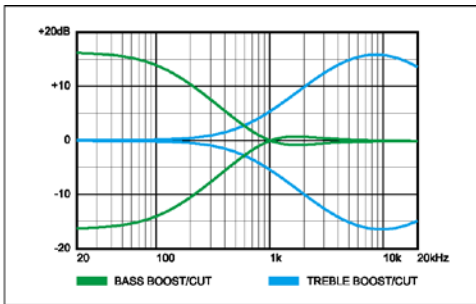

Neck Dimensions

Scale 864mm/34"

a : Width at Nut 38mm

b : Width at Last Fret 62mm

c : Thickness at 1st 19.5mm

d : Thickness at 12th 21.5mm

Radius 305mmR

Ibanez Electric Bases