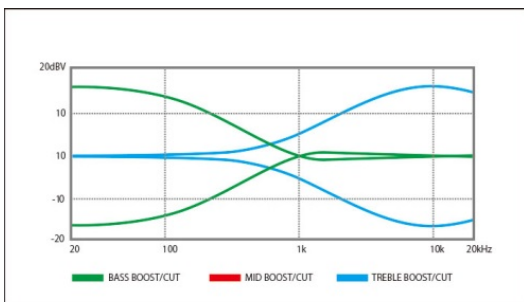

SR805 Debut

- Bartolini® MK-1 pickups
- Jatoba Bubinga Slim neck
- Ibanez Custom Electronics 3-Band eq w/3-way mid frequency switch

SR805-AWT

AWT (Aged Whiskey Burst Flat)

Specs

- Neck type: SR5 5pc Jatoba/Bubinga neck
- Body: Poplar Burl top/Mahogany body
- Fretboard: Rosewood fretboard w/Abalone Oval inlay
- Fret: Medium frets
- Bridge: Accu-cast B305 bridge
- Neck pickup: Bartolini® MK-1 neck pickup
- Bridge pickup: Bartolini® MK-1 bridge pickup
- Equaliser: Ibanez Custom Electronics 3-band eq w/3-way mid frequency switch
- Hardware color: Gold

Neck Dimensions

Scale	864mm/34"
a : Width at Nut	45mm
b : Width at Last Fret	68mm
c : Thickness at 1st	19.5mm
d : Thickness at 12th	21.5mm
Radius	305mmR

Model No.	EAN	PRICE
SR805-AWT	4515276694694	3.857,00 zł