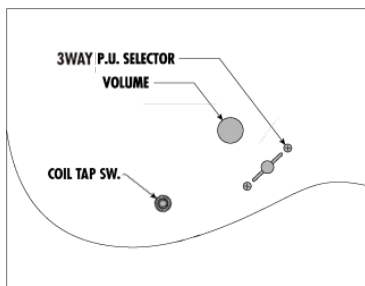

Iron Label RGA-7 Debut

Ibanez Electric Guitars

- DiMarzio® Fusion Edge pickups
- Coil-tap switch
- Gotoh® MG-T Locking machineheads
- Ebony fretboard

RGAX7FM-TGF

TGF (Transparent Gray Flat)

Specs

- Neck type Nitro Wizard-7 3pcs Maple/Bubinga neck
- Body Flamed Maple top/Mahogany body
- Fretboard Bound Ebony fretboard
- Fret Jumbo frets
- Bridge Gibraltar Standard II-7 bridge
- Neck pickup DiMarzio® Fusion Edge (H) neck pickup
- Bridge pickup DiMarzio® Fusion Edge (H) bridge pickup
- Hardware color Black

Neck Dimensions

Scale	648mm/25.5"
a : Width at Nut	48mm
b : Width at Last Fret	68mm
c : Thickness at 1st	19mm
d : Thickness at 12th	21mm
Radius	400mmR

Model No.	EAN	PRICE
RGAX7FM-TGF	4515276872429	3.857,00 zł

"Item #" stands for the article number as used at Roland Meinl Musikinstrumente GmbH & Co KG ("Meinl"). The price specified is our official list price in PLN and the final price, applicable as of 18. January 2016 and subject to change. Price and model changes as well as changes to technical data are possible without prior announcement. Specialised retail prices may differ. No liability is assumed for setting, printing and colour errors. Roland Meinl Musikinstrumente GmbH & Co KG Spółka komandytowa Oddział w Polsce. | ul.Przemysłowa 20 | 21-100 Lubartów | Polska | E-Mail: info@meindistribution.pl | Website: www.meindistribution.pl