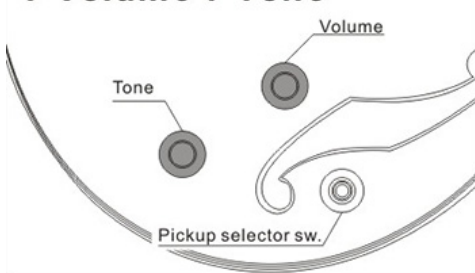

AGB-5 Artcore Vintage Antique Finish

- 30.3" scale set-in neck
- Classic Elite Bass pickup
- Honey Gold Sure Grip III knobs
- Antique Chrome hardware

AGBV205A-TCL

TCL (Tobacco Low Gloss)

Specs

- Neck type Artcore 3pc Maple/Mahogany set-in neck
- Body Maple top/back/side
- Fretboard Bound Rosewood fretboard w/White dot inlay
- Fret Medium frets
- Bridge Artcore Custom 5 bridge
- Neck pickup Classic Elite Bass neck pickup
- Bridge pickup Classic Elite Bass bridge pickup
- Hardware color Antique Chrome

Neck Dimensions

Scale	770mm/30.3"
a : Width at Nut	45mm
b : Width at Last Fret	66mm
c : Thickness at 1st	21.5mm
d : Thickness at 12th	24mm (at 9F)
Radius	400mmR

1-Volume 1-Tone

Ibanez Electric Bases

Model No.	EAN	PRICE
AGBV205A-TCL	4515276838333	2.784,00 zł