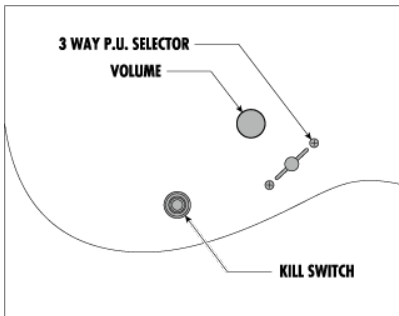

Iron Label RG Neck-through in New Finish

Ibanez Electric Guitars

- EMG® Pickups
- Nitro Wizard 7pc Maple/Walnut neck-through
- Kill Switch
- Gotoh® MG-T Locking Machineheads

RGIT20FE-TGF

TGF (Transparent Gray Flat)

Specs

- Neck type Nitro Wizard 7pc Maple/Walnut neck-through w/Graphite reinforcement rods
- Body Ash wing body
- Fretboard Ebony fretboard
- Fret Jumbo frets
- Bridge Gibraltar Standard II bridge
- Neck pickup EMG® 60 (H) neck pickup
- Bridge pickup EMG® 81 (H) bridge pickup
- Hardware color Cosmo black

Neck Dimensions

Scale	648mm/25.5"
a : Width at Nut	43mm
b : Width at Last Fret	58mm
c : Thickness at 1st	19mm
d : Thickness at 12th	21mm
Radius	400mmR

Model No.	EAN	PRICE
RGIT20FE-TGF	4515276837992	4.500,00 zł

"Item #" stands for the article number as used at Roland Meinl Musikinstrumente GmbH & Co KG ("Meinl"). The price specified is our official list price in PLN and the final price, applicable as of 18. January 2016 and subject to change. Price and model changes as well as changes to technical data are possible without prior announcement. Specialised retail prices may differ. No liability is assumed for setting, printing and colour errors. Roland Meinl Musikinstrumente GmbH & Co KG Spółka komandytowa Oddział w Polsce. | ul.Przemysłowa 20 | 21-100 Lubartów | Polska | E-Mail: info@meindistribution.pl | Website: www.meindistribution.pl