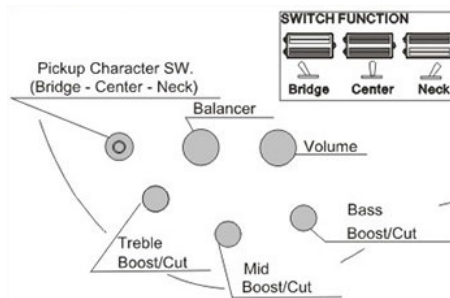

ATK Premium in New Finish

- Premium Fret Edge Treatment
- Hipshot Machineheads
- CAP Sonic Arch/Double Humbucker Pickups

ATK810-NTF

NTF (Natural Flat)

PREMIUM

Specs

- Neck type: ATK4 3pc Maple neck
- Body: Ash body
- Fretboard: Maple fretboard w/Black dot inlay
- Fret: Medium frets w/Premium fret edge treatment
- Bridge: ATK4 bridge
- Neck pickup: CAP Sonic Arch neck pickup
- Bridge pickup: CAP Double Humbucker bridge pickup
- Equaliser: Ibanez Custom Electronics 3-band eq
- Hardware color: Chrome
- Case/bag: Soft case included

Neck Dimensions

Scale	864mm/34"
a : Width at Nut	42mm
b : Width at Last Fret	63mm
c : Thickness at 1st	21mm
d : Thickness at 12th	24mm
Radius	305mmR

Ibanez Electric Bases

Model No.	EAN	PRICE
ATK810-NTF	4515276694410	3.514,00 zł