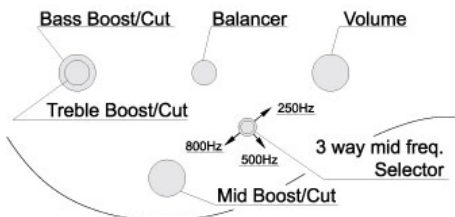

Adam Nitti New Signature Model in Premium Line

- ANB 5pc Maple/Purpleheart neck-through
- Purpleheart fretboard and trussrod cover
- Gotoh® GB707 machineheads
- Bartolini® xxM56C pickups
- Bartolini® NTMB+F ANB Custom Electronics 3-band eq w/3-way Mid frequency switch
- Hipshot A style bridge (18mm string spacing)

ANB306

PREMIUM

Specs

- Neck type ANB 5pc Maple/Purpleheart neck-through
- Body Quilted Maple top/Ash wing body
- Fretboard Purpleheart fretboard w/Abalone oval Inlay
- Fret Medium frets w/Premium fret edge treatment
- Bridge Hipshot A style bridge (18mm string spacing)
- Neck pickup Bartolini® xxM56C-B neck pickup
- Bridge pickup Bartolini® xxM56C-T bridge pickup
- Equaliser Bartolini® NTMB+F ANB Custom Electronics 3-band eq w/Mid frequency switch
- Hardware color Black
- Case/bag Soft case included

Neck Dimensions

Scale	864mm/34"
a : Width at Nut	55mm
b : Width at Last Fret	91mm
c : Thickness at 1st	19.5mm
d : Thickness at 12th	21.5mm
Radius	400mmR

Ibanez Electric Bases

Model No.	EAN	PRICE
ANB306	4515276878612	9.863,00 zł