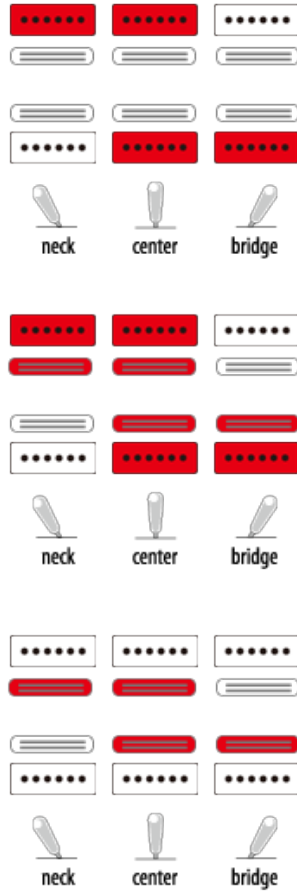

Roadcore Prestige Made in Japan w/P-Rails Pickups

Ibanez Electric Guitars

- Seymour Duncan® "P-Rails™" Pickups
- Prestige Fret Edge Treatment
- Tight-Tune Bridge
- Gotoh® Locking Machineheads

RC2720PR-DCR

DCR (Dark Cherry)

Prestige

Specs

- Neck type: RC Maple neck
- Body: Alder body
- Fretboard: Rosewood fretboard w/Acrylic block inlay
- Fret: Medium frets w/Prestige fret edge treatment
- Bridge: Tight-Tune bridge
- Neck pickup: Seymour Duncan® SHRP-1 "P-Rails™" (H) neck pickup
- Bridge pickup: Seymour Duncan® SHRP-1 "P-Rails™" (H) bridge pickup
- Hardware color: Cosmo Black
- Case/bag: Hardshell case included

Neck Dimensions

Scale	648mm/25.5"
a : Width at Nut	42mm
b : Width at Last Fret	56mm
c : Thickness at 1st	20.5mm
d : Thickness at 12th	22.5mm
Radius	250mmR

Model No.	EAN	PRICE
RC2720PR-DCR	4515276888888	6.216,00 zł

"Item #" stands for the article number as used at Roland Meinl Musikinstrumente GmbH & Co KG ("Meinl"). The price specified is our official list price in PLN and the final price, applicable as of 18. January 2016 and subject to change. Price and model changes as well as changes to technical data are possible without prior announcement. Specialised retail prices may differ. No liability is assumed for setting, printing and colour errors. Roland Meinl Musikinstrumente GmbH & Co KG Spółka komandytowa Oddział w Polsce. | ul.Przemysłowa 20 | 21-100 Lubartów | Polska | E-Mail: info@meindistribution.pl | Website: www.meindistribution.pl