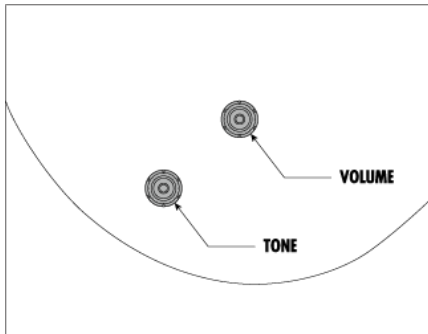

Artcore AF71F in New Finish

- Floating Pickup mounting
- Classic Elite Mini pickup

Ibanez Electric Guitars

AF71F-TBC

TBC (Tabacco Brown)

Specs

- Neck type: Artcore Mahogany set-in neck
- Body: Maple top/back/sides
- Fretboard: Bound Rosewood fretboard w/Acrylic block inlay
- Fret: Medium frets
- Bridge: ART-1 bridge
- Tailpiece: VT06 tailpiece
- Neck pickup: Classic Elite Mini (H) neck pickup
- Hardware color: Chrome

Neck Dimensions

Scale	628mm/24.75"
a : Width at Nut	43mm
b : Width at Last Fret	56mm
c : Thickness at 1st	21mm
d : Thickness at 12th	24mm (at 9F)
Radius	305mmR

Model No.	EAN	PRICE
AF71F-TBC	4515276678847	1.926,00 zł

"Item #" stands for the article number as used at Roland Meinl Musikinstrumente GmbH & Co KG ("Meinl"). The price specified is our official list price in PLN and the final price, applicable as of 18. January 2016 and subject to change. Price and model changes as well as changes to technical data are possible without prior announcement. Specialised retail prices may differ. No liability is assumed for setting, printing and colour errors. Roland Meinl Musikinstrumente GmbH & Co KG Spółka komandytowa Oddział w Polsce. | ul.Przemysłowa 20 | 21-100 Lubartów | Polska | E-Mail: info@meindistribution.pl | Website: www.meindistribution.pl