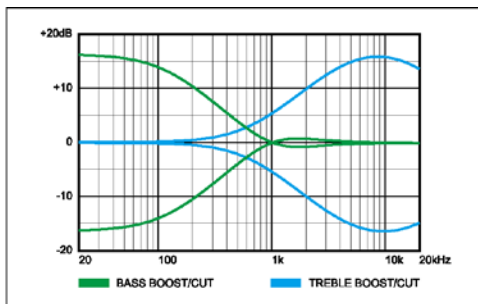

Premium SR-6 w/Ash/Walnut Top

- Premium Fret Edge Treatment
- Mono-rail V bridge
- Nordstrand™ Pickups
- BLACK TUSQ XL® nut
- Ibanez Custom Electronics 3-band eq w/eq bypass switch & 3-way Mid frequency switch
- Gotoh® machineheads

SR1306-NTF

NTF (Natural Flat)

PREMIUM

Specs

- Neck type Atlas-6 5pc Wenge/Bubinga neck w/KTS™ TITANIUM rods
- Body Ash/Walnut top/Mahogany body
- Fretboard Rosewood fretboard w/Avalone Oval dot inlay
- Fret Medium frets w/Premium fret edge treatment
- Bridge Mono-rail V bridge
- Nut Graph Tech® BLACK TUSQ XL® nut
- Neck pickup Nordstrand™ "Big Single" 6 neck pickup
- Bridge pickup Nordstrand™ "Big Single" 6 bridge pickup
- Equaliser Ibanez Custom Electronics 3-band eq w/eq bypass switch & 3-way Mid frequency switch
- Hardware color Gold
- Case/bag Soft case included

Neck Dimensions

Scale	864mm/34"
a : Width at Nut	54mm
b : Width at Last Fret	83mm
c : Thickness at 1st	19.5mm
d : Thickness at 12th	21.5mm
Radius	400mmR

Ibanez Electric Bases

Model No.	EAN	PRICE
SR1306-NTF	4515276871743	5.573,00 zł