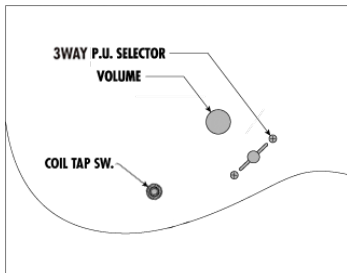

Iron Label RGA Debut

Ibanez Electric Guitars

- DiMarzio® Fusion Edge pickups
- Coil-tap switch
- Gotoh® MG-T Locking machineheads
- Ebony fretboard

RGAX6FM-TGF

TGF (Transparent Gray Flat)

Specs

- Neck type Nitro Wizard 3pc Maple/Bubinga neck
- Body Flamed Maple top/Mahogany body
- Fretboard Bound Ebony fretboard
- Fret Jumbo frets
- Bridge Gibraltar Standard II bridge
- Neck pickup DiMarzio® Fusion Edge (H) neck pickup
- Bridge pickup DiMarzio® Fusion Edge (H) bridge pickup
- Hardware color Black

Neck Dimensions

Scale	648mm/25.5"
a : Width at Nut	43mm
b : Width at Last Fret	58mm
c : Thickness at 1st	19mm
d : Thickness at 12th	21mm
Radius	400mmR

Model No.	EAN	PRICE
RGAX6FM-TGF	4515276872412	3.428,00 zł

"Item #" stands for the article number as used at Roland Meinl Musikinstrumente GmbH & Co KG ("Meinl"). The price specified is our official list price in PLN and the final price, applicable as of 18. January 2016 and subject to change. Price and model changes as well as changes to technical data are possible without prior announcement. Specialised retail prices may differ. No liability is assumed for setting, printing and colour errors. Roland Meinl Musikinstrumente GmbH & Co KG Spółka komandytowa Oddział w Polsce. | ul.Przemysłowa 20 | 21-100 Lubartów | Polska | E-Mail: info@meindistribution.pl | Website: www.meindistribution.pl