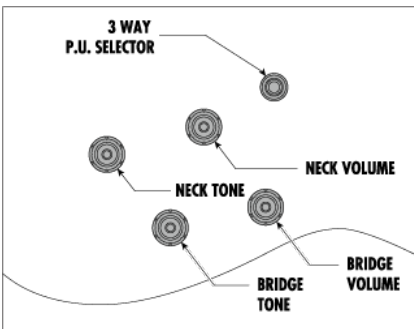

AM Artcore Vintage Antique Finish

Ibanez Electric Guitars

- Classic Elite pickups
- Quik Change III Tailpiece
- Honey Gold Sure Grip III knobs
- Antique Chrome Hardware
- Vintage Colored Inlay

AMV10A-TCL

TCL (Tobacco Burst Low Gloss)

Specs

- Neck type Artcore Mahogany set-in neck
- Body Maple top/back/sides
- Fretboard Bound Rosewood fretboard w/Aged white block inlay
- Fret Medium frets
- Bridge ART-1 bridge
- Tailpiece Quik Change III tailpiece
- Neck pickup Classic Elite (H) neck pickup
- Bridge pickup Classic Elite (H) bridge pickup
- Hardware color Antique Chrome

Neck Dimensions

Scale	628mm/24.7"
a : Width at Nut	43mm
b : Width at Last Fret	57mm
c : Thickness at 1st	23mm
d : Thickness at 12th	24mm(at 9F)
Radius	305mmR

Model No.	EAN	PRICE
AMV10A-TCL	4515276838197	2.269,00 zł

"Item #" stands for the article number as used at Roland Meinl Musikinstrumente GmbH & Co KG ("Meinl"). The price specified is our official list price in PLN and the final price, applicable as of 18. January 2016 and subject to change. Price and model changes as well as changes to technical data are possible without prior announcement. Specialised retail prices may differ. No liability is assumed for setting, printing and colour errors. Roland Meinl Musikinstrumente GmbH & Co KG Spółka komandytowa Oddział w Polsce. | ul.Przemysłowa 20 | 21-100 Lubartów | Polska | E-Mail: info@meindistribution.pl | Website: www.meindistribution.pl