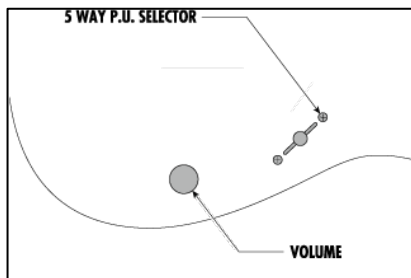

Jake Bowen New Signature Model 7-string

Ibanez Electric Guitars

- DiMarzio® Titan™ pickups
- Gotoh® MG-T Locking machineheads
- JBM special inlay

JBM27

Specs

- Neck type: Wizard II-7 3pc Maple neck
- Body: Maple top/Mahogany body
- Fretboard: Bound Rosewood fretboard
- Fret: Jumbo frets
- Bridge: Edge-Zero II-7 tremolo bridge
- Neck pickup: DiMarzio® Titan™ (H) neck pickup
- Bridge pickup: DiMarzio® Titan™ (H) bridge pickup
- Hardware color: Black (Gold machineheads)

Neck Dimensions

Scale	673.5mm/26.5"
a : Width at Nut	48mm
b : Width at Last Fret	68mm
c : Thickness at 1st	19mm
d : Thickness at 12th	21mm
Radius	400mmR

Model No.	EAN	PRICE
JBM27	4515276872399	5.144,00 zł

"Item #" stands for the article number as used at Roland Meinl Musikinstrumente GmbH & Co KG ("Meinl"). The price specified is our official list price in PLN and the final price, applicable as of 18. January 2016 and subject to change. Price and model changes as well as changes to technical data are possible without prior announcement. Specialised retail prices may differ. No liability is assumed for setting, printing and colour errors. Roland Meinl Musikinstrumente GmbH & Co KG Spółka komandytowa Oddział w Polsce. | ul.Przemysłowa 20 | 21-100 Lubartów | Polska | E-Mail: info@meindistribution.pl | Website: www.meindistribution.pl