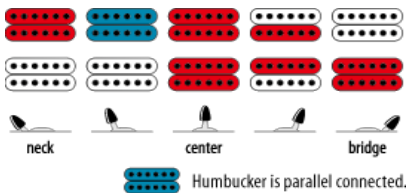

Ash Bodied RG Prestige w/Hardtail Bridge

Ibanez Electric Guitars

- Birdseye Maple fretboard
- Super Wizard HP neck
- Gibraltar Standard II bridge
- DiMarzio® pickups
- Gotoh® MG-T Locking machineheads

RG652AHMFX-NGB

NGB (Nebula Green Burst)

Prestige

Specs

- Neck type	Super Wizard HP 5pc Maple/Walnut neck
- Body	Ash body
- Fretboard	Bound Birdseye Maple fretboard w/Black dot inlay
- Fret	Jumbo frets w/Prestige fret edge treatment
- Bridge	Gibraltar Standard II bridge
- Neck pickup	DiMarzio® Air Norton™ (H) neck pickup
- Bridge pickup	DiMarzio® The Tone Zone® (H) bridge pickup
- Machineheads	Gotoh® MG-T Locking machineheads
- Hardware color	Cosmo black
- Case/bag	Hardshell case included

Neck Dimensions

Scale	648mm/25.5"
a : Width at Nut	43mm
b : Width at Last Fret	58mm
c : Thickness at 1st	17mm
d : Thickness at 12th	19mm
Radius	430mmR

Model No.	EAN	PRICE
RG652AHMFX-NGB	4515276882480	5.787,00 zł

"Item #" stands for the article number as used at Roland Meinl Musikinstrumente GmbH & Co KG ("Meinl"). The price specified is our official list price in PLN and the final price, applicable as of 18. January 2016 and subject to change. Price and model changes as well as changes to technical data are possible without prior announcement. Specialised retail prices may differ. No liability is assumed for setting, printing and colour errors. Roland Meinl Musikinstrumente GmbH & Co KG Spółka komandytowa Oddział w Polsce. | ul.Przemysłowa 20 | 21-100 Lubartów | Polska | E-Mail: info@meindistribution.pl | Website: www.meindistribution.pl