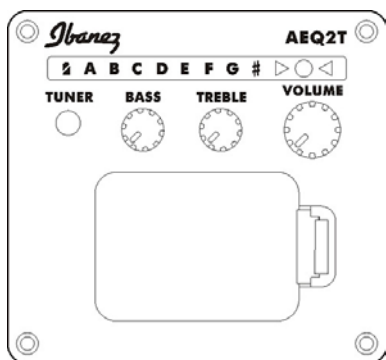

Talman Open Pore Mahogany

- Mahogany top/back/sides
- Ibanez AEQ-2T preamp w/Onboard tuner

TCY12E-OPN

OPN (Open Pore Natural)

Specs

- Body Shape Talman Double Cutaway body
- Top Mahogany top
- Back & Sides Mahogany back & sides
- Neck Mahogany neck
- Fretboard Rosewood
- Bridge Rosewood
- Tuning Machine Chrome Die-cast tuners
- Bridge Pins Ibanez Advantage™ Bridge pin
- Pickup Ibanez Under Saddle pickup
- Preamp Ibanez AEQ-2T preamp w/Onboard tuner

Neck Dimensions

Scale	648mm
a : Width at Nut	42mm
b : Width at 14th Fret	54mm
c : Thickness at 1st	21.5mm
d : Thickness at 7th	23.5mm
Radius	250mmR

Ibanez Acoustic Guitars

Model No.

TCY12E-OPN

EAN

4515276838531

Price

1.025,00 zł