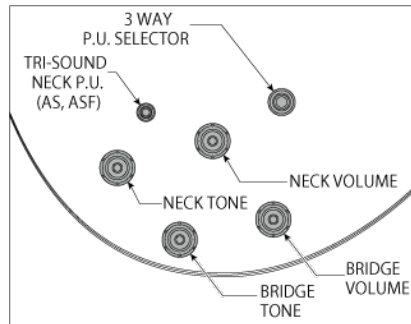

AS ARTSTAR in New Finish

- Super 58 pickups
- Ebony fretboard
- Tri-sound switch
- ARTSTAR fret edge treatment

AS153B-BK

BK (Black)

Specs

- Neck type Artstar 3pc Mahogany/Maple set-in neck
- Body Maple top/back/sides
- Fretboard Bound Ebony fretboard w/Acrylic & Abalone block inlay
- Fret Medium frets w/Artstar fret edge treatment
- Bridge ART-1 bridge
- Tailpiece Quik Change III tailpiece
- Neck pickup Super 58 (H) neck pickup
- Bridge pickup Super 58 (H) bridge pickup
- Hardware color Gold
- Case/bag Hardshell case included

Neck Dimensions

Scale	628mm/24.7"
a : Width at Nut	43mm
b : Width at Last Fret	57mm
c : Thickness at 1st	21mm
d : Thickness at 12th	24mm (at 9F)
Radius	305mmR

Humbucker is parallel connected.