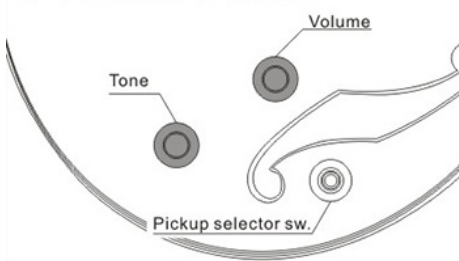

AGB Artcore Vintage Antique Finish

- 30.3" scale set-in neck
- Classic Elite Bass pickups
- Honey Gold Sure Grip III knob
- Antique Chrome hardware

AGBV200A-TCL

TCL (Tobacco Burst Low Gloss)

Specs

- Neck type	Artcore 3pc Maple/Mahogany set-in neck
- Body	Maple top/back/side
- Fretboard	Bound Rosewood fretboard w/White dot inlay
- Fret	Medium frets
- Bridge	Gibraltar III Bass bridge
- Tailpiece	Quik Change III tailpiece
- Neck pickup	Classic Elite Bass neck pickup
- Bridge pickup	Classic Elite Bass bridge pickup
- Hardware color	Antique Chrome

Neck Dimensions

Scale	770mm/30.3"
a : Width at Nut	42mm
b : Width at Last Fret	63mm
c : Thickness at 1st	21.5mm
d : Thickness at 12th	24mm (at 9F)
Radius	400mmR

1-Volume 1-Tone

Ibanez Electric Bases

Model No.	EAN	PRICE
AGBV200A-TCL	4515276838326	2.570,00 zł