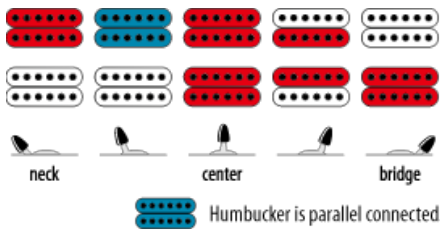

Ziricote top Premium RG-7 w/Hardtail Bridge

Ibanez Electric Guitars

- Premium Fret Edge Treatment
- Wizard-7 5pc Wenge/Bubinga neck
- DiMarzio® IBZ-7 pickups
- Tight-End R Bridge

RG927WFXZC-NTF

NTF (Natural Flat)

PREMIUM

Specs

- Neck type	Wizard-7 5pc Wenge/Bubinga neck
- Body	Ziricote top/American Basswood body
- Fretboard	Bound Rosewood fretboard w/Mother of Pearl off-set dot inlay
- Fret	Jumbo frets w/Premium fret edge treatment
- Bridge	Tight-End R bridge
- Neck pickup	DiMarzio® IBZ-7 (H) neck pickup
- Bridge pickup	DiMarzio® IBZ-7 (H) bridge pickup
- Hardware color	Cosmo black
- Case/bag	Soft case included

Neck Dimensions

Scale	648mm/25.5"
a : Width at Nut	48mm
b : Width at Last Fret	68mm
c : Thickness at 1st	19mm
d : Thickness at 12th	21mm
Radius	400mmR

Model No.	EAN	PRICE
RG927WFXZC-NTF	4515276838012	4.715,00 zł

"Item #" stands for the article number as used at Roland Meinl Musikinstrumente GmbH & Co KG ("Meinl"). The price specified is our official list price in PLN and the final price, applicable as of 18. January 2016 and subject to change. Price and model changes as well as changes to technical data are possible without prior announcement. Specialised retail prices may differ. No liability is assumed for setting, printing and colour errors. Roland Meinl Musikinstrumente GmbH & Co KG Spółka komandytowa Oddział w Polsce. | ul.Przemysłowa 20 | 21-100 Lubartów | Polska | E-Mail: info@meindistribution.pl | Website: www.meindistribution.pl