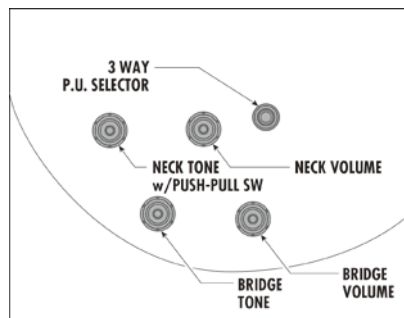

AM ARTSTAR Vintage Distressed Finish

- Super 58 pickups
- Ebony fretboard
- Bone nut
- Honey Gold Sure Grip III knobs
- Antique Chrome hardware
- Coil-tap switch on neck tone control (push/pull)

AMV100FMD-YSL

YSL (Yellow Sunburst Low Gloss)

Specs

- Neck type: Artstar 3pc Mahogany/Maple set-in neck
- Body: Flamed Maple top/back/sides
- Fretboard: Bound Ebony fretboard w/Acrylic & Abalone block inlay
- Fret: Medium frets w/Artstar fret edge treatment
- Bridge: ART-1 bridge
- Tailpiece: Quik Change III tailpiece
- Neck pickup: Super 58 (H) neck pickup
- Bridge pickup: Super 58 (H) bridge pickup
- Hardware color: Antique Chrome
- Case/bag: Hardshell case included

Neck Dimensions

Scale	628mm/24.7"
a : Width at Nut	43mm
b : Width at Last Fret	57mm
c : Thickness at 1st	23mm
d : Thickness at 12th	24mm(at 9F)
Radius	305mmR

Model No.	EAN	PRICE
AMV100FMD-YSL	4515276878650	5.144,00 zł

"Item #" stands for the article number as used at Roland Meinl Musikinstrumente GmbH & Co KG ("Meinl"). The price specified is our official list price in PLN and the final price, applicable as of 18. January 2016 and subject to change. Price and model changes as well as changes to technical data are possible without prior announcement. Specialised retail prices may differ. No liability is assumed for setting, printing and colour errors. Roland Meinl Musikinstrumente GmbH & Co KG Spółka komandytowa Oddział w Polsce. | ul.Przemysłowa 20 | 21-100 Lubartów | Polska | E-Mail: info@meindistribution.pl | Website: www.meindistribution.pl