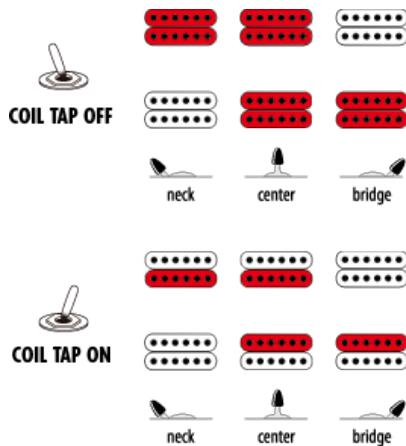

Iron Label RGA-7 Debut

Ibanez Electric Guitars

- DiMarzio® Fusion Edge pickups
- Coil-tap switch
- Gotoh® MG-T Locking machineheads
- Ebony fretboard

RGAX7FM-TGF

TGF (Transparent Gray Flat)

Specs

- Neck type Nitro Wizard-7 3pcs Maple/Bubinga neck
- Body Flamed Maple top/Mahogany body
- Fretboard Bound Ebony fretboard
- Fret Jumbo frets
- Bridge Gibraltar Standard II-7 bridge
- Neck pickup DiMarzio® Fusion Edge (H) neck pickup
- Bridge pickup DiMarzio® Fusion Edge (H) bridge pickup
- Hardware color Black

Neck Dimensions

Scale	648mm/25.5"
a : Width at Nut	48mm
b : Width at Last Fret	68mm
c : Thickness at 1st	19mm
d : Thickness at 12th	21mm
Radius	400mmR

Model No.	EAN	PRICE
RGAX7FM-TGF	4515276872429	3.857,00 zł

"Item #" stands for the article number as used at Roland Meinl Musikinstrumente GmbH & Co KG ("Meinl"). The price specified is our official list price in PLN and the final price, applicable as of 18. January 2016 and subject to change. Price and model changes as well as changes to technical data are possible without prior announcement. Specialised retail prices may differ. No liability is assumed for setting, printing and colour errors. Roland Meinl Musikinstrumente GmbH & Co KG Spółka komandytowa Oddział w Polsce. | ul.Przemysłowa 20 | 21-100 Lubartów | Polska | E-Mail: info@meindistribution.pl | Website: www.meindistribution.pl