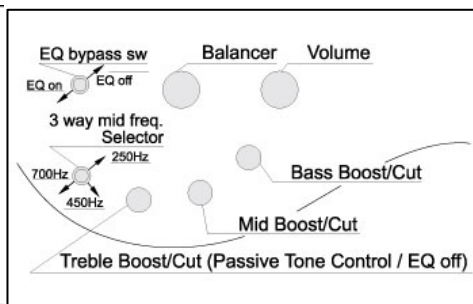

Premium SR-5 w/Ash/Walnut Top

- Premium Fret Edge Treatment
- Mono-rail V bridge
- Nordstrand™ Pickups
- BLACK TUSQ XL® nut
- Ibanez Custom Electronics 3-band eq w/eq bypass switch & 3-way Mid frequency switch
- Gotoh® machineheads

SR1305-NTF

NTF (Natural Flat)

PREMIUM

Specs

- Neck type Atlas-5 5pc Wenge/Bubinga neck w/KTS™ TITANIUM rods
- Body Ash/Walnut top/Mahogany body
- Fretboard Rosewood fretboard w/Avalone Oval dot inlay
- Fret Medium frets w/Premium fret edge treatment
- Bridge Mono-rail V bridge
- Nut Graph Tech® BLACK TUSQ XL® nut
- Neck pickup Nordstrand™ "Big Single" 5 neck pickup
- Bridge pickup Nordstrand™ "Big Single" 5 bridge pickup
- Equaliser Ibanez Custom Electronics 3-band eq w/eq bypass switch & 3-way Mid frequency switch
- Hardware color Gold
- Case/bag Soft case included

Neck Dimensions

Scale	864mm/34"
a : Width at Nut	45mm
b : Width at Last Fret	68mm
c : Thickness at 1st	19.5mm
d : Thickness at 12th	21.5mm
Radius	305mmR

Ibanez Electric Bases

Model No.	EAN	PRICE
SR1305-NTF	4515276871736	5.358,00 zł