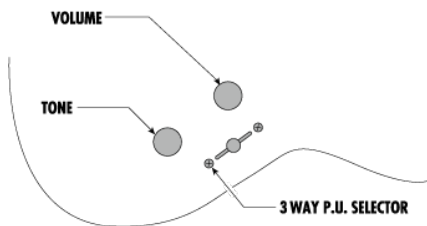

Noodles New Signature Model

- Ibanez Super 9 pickups

Ibanez Electric Guitars

NDM4-SB

SB (Sunburst)

Specs

- Neck type: NDM 3pc Maple neck
- Body: Basswood body
- Fretboard: Rosewood fretboard w/White dot inlay
- Fret: Medium frets
- Bridge: Fixed bridge
- Neck pickup: Ibanez Super 9 (S) neck pickup
- Bridge pickup: Ibanez Super 9 (S) bridge pickup
- Hardware color: Chrome

Neck Dimensions

Scale	648mm/25.5"
a : Width at Nut	42mm
b : Width at Last Fret	57mm
c : Thickness at 1st	20mm
d : Thickness at 12th	22mm
Radius	240mmR

Model No.	EAN	PRICE
NDM4-SB	4515276872634	2.141,00 zł

"Item #" stands for the article number as used at Roland Meinl Musikinstrumente GmbH & Co KG ("Meinl"). The price specified is our official list price in PLN and the final price, applicable as of 18. January 2016 and subject to change. Price and model changes as well as changes to technical data are possible without prior announcement. Specialised retail prices may differ. No liability is assumed for setting, printing and colour errors. Roland Meinl Musikinstrumente GmbH & Co KG Spółka komandytowa Oddział w Polsce. | ul.Przemysłowa 20 | 21-100 Lubartów | Polska | E-Mail: info@meindistribution.pl | Website: www.meindistribution.pl