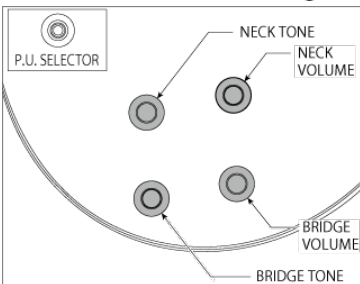

George Benson New Signature Model

- GB special pickups
- Half-Bone/Half Brass nut
- Sure Grip III control knobs

GB10SE-BS

BS (Brown Sunburst)

Specs

- Neck type: GB 3pc Maple set-in Neck
- Body: Spruce top/Maple back & sides
- Fretboard: Bound Ebony fretboard w/Acrylic & Abalone brock inlay
- Fret: Medium frets
- Bridge: Ebony bridge
- Tailpiece: GB10 tailpiece
- Neck pickup: GB special(H) neck pickup
- Bridge pickup: GB special(H) bridge pickup
- Hardware color: Gold
- Case/bag: Hardshell case included

Neck Dimensions

Scale	628mm/24.7"
a : Width at Nut	43mm
b : Width at Last Fret	57mm
c : Thickness at 1st	20mm
d : Thickness at 12th	22mm (at 9F)
Radius	305mmR

Model No.	EAN	PRICE
GB10SE-BS	4515276880042	5.573,00 zł

"Item #" stands for the article number as used at Roland Meinl Musikinstrumente GmbH & Co KG ("Meinl"). The price specified is our official list price in PLN and the final price, applicable as of 18. January 2016 and subject to change. Price and model changes as well as changes to technical data are possible without prior announcement. Specialised retail prices may differ. No liability is assumed for setting, printing and colour errors. Roland Meinl Musikinstrumente GmbH & Co KG Spółka komandytowa Oddział w Polsce. | ul.Przemysłowa 20 | 21-100 Lubartów | Polska | E-Mail: info@meinldistribution.pl | Website: www.meinldistribution.pl