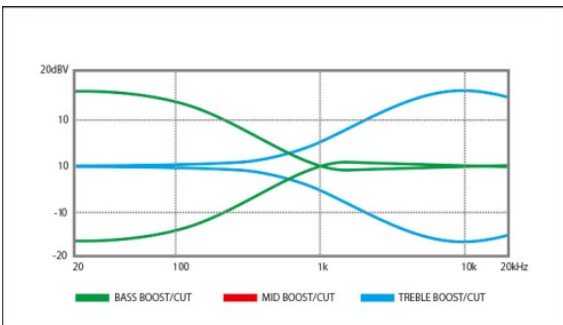

SR500 in New Finish

- Bartolini® MK-1 pickups
- Jatoba Bubinga Slim neck
- Ibanez Custom Electronics 3-Band eq w/3-way mid frequency switch

SR500-TFF

TFF (Tri Fade Burst Flat)

Specs

- Neck type SR4 5pc Jatoba/Bubinga neck
- Body Mahogany body
- Fretboard Rosewood fretboard w/Abalone Oval inlay
- Fret Medium frets
- Bridge Accu-cast B300 bridge
- Neck pickup Bartolini® MK-1 neck pickup
- Bridge pickup Bartolini® MK-1 bridge pickup
- Equaliser Ibanez Custom Electronics 3-band eq w/3-way mid frequency switch
- Hardware color Cosmo Black

Neck Dimensions

Scale	864mm/34"
a : Width at Nut	45mm
b : Width at Last Fret	68mm
c : Thickness at 1st	19.5mm
d : Thickness at 12th	21.5mm
Radius	305mmR

Model No.	EAN	PRICE
SR500-TFF	4515276765455	2.698,00 zł