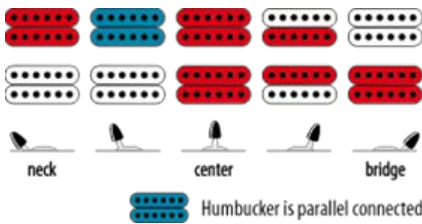

RG Prestige w/Hardtail Bridge

Ibanez Electric Guitars

- Super Wizard HP 5pc Maple/Walnut Neck
- Prestige Fret Edge Treatment
- Gotoh® MG-T Locking Machineheads
- Gibraltar Standard II Bridge
- DiMarzio® Pickups

RG652FX-GK

GK (Galaxy Black)

Prestige

Specs

- Neck type: Super Wizard HP 5pc Maple/Walnut neck
- Body: Basswood body
- Fretboard: Rosewood fretboard w/White dot inlay
- Fret: Jumbo frets w/Prestige fret edge treatment
- Bridge: Gibraltar Standard II bridge
- Neck pickup: DiMarzio® Air Norton™ (H) neck pickup
- Bridge pickup: DiMarzio® The Tone Zone® (H) bridge pickup
- Hardware color: Cosmo black
- Machineheads: Gotoh® MG-T locking machineheads
- Case/bag: Hardshell case included

Neck Dimensions

Scale	648mm/25.5"
a : Width at Nut	43mm
b : Width at Last Fret	58mm
c : Thickness at 1st	17mm
d : Thickness at 12th	19mm
Radius	430mmR

Model No.	EAN	PRICE
RG652FX-GK	4515276638650	4.843,00 zł

"Item #" stands for the article number as used at Roland Meinl Musikinstrumente GmbH & Co KG ("Meinl"). The price specified is our official list price in PLN and the final price, applicable as of 18. January 2016 and subject to change. Price and model changes as well as changes to technical data are possible without prior announcement. Specialised retail prices may differ. No liability is assumed for setting, printing and colour errors. Roland Meinl Musikinstrumente GmbH & Co KG Spółka komandytowa Oddział w Polsce. | ul.Przemysłowa 20 | 21-100 Lubartów | Polska | E-Mail: info@meindistribution.pl | Website: www.meindistribution.pl