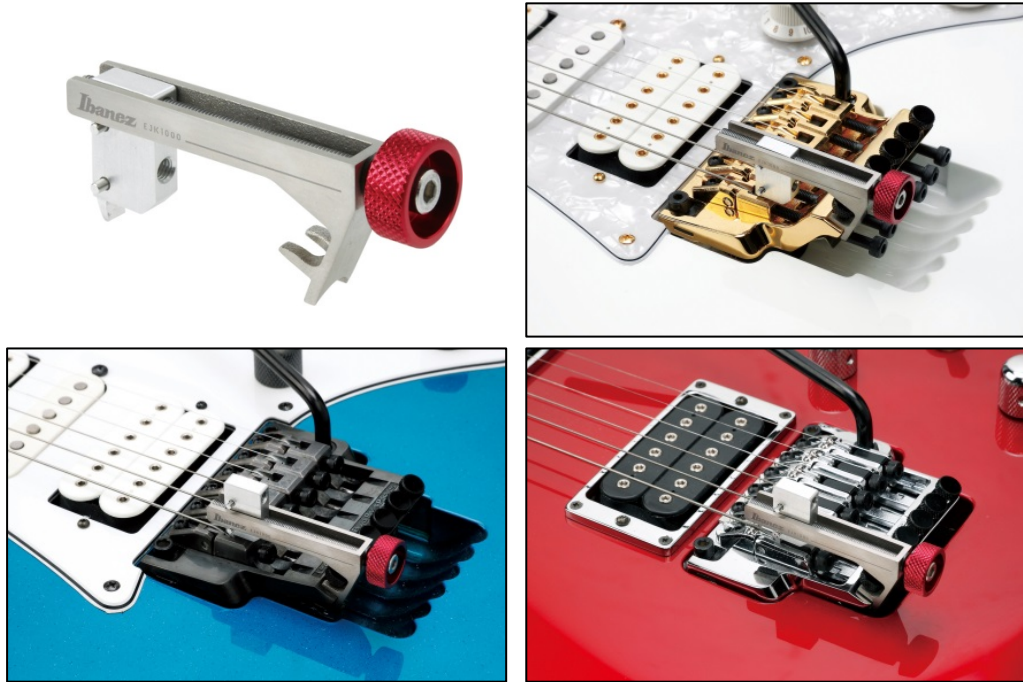

Model No.	EAN	PRICE
SMMINI	4515276838098	425,00 zł

Ibanez Chorus Mini

- 100% Analog Circuitry
- True Bypass Switching
- Made in Japan

CSMINI

Specs

- Controls: Speed, Depth, Level
- Size (mm) 50.9mmW x 92.6mmL x 55.1mmH
- Size (inch) 2.004"W x 3.646"L x 2.169"H

Model No.	EAN	PRICE
CSMINI	4515276838074	382,00 zł

MTZ11 Limited Colors

- Quick access multi tool for Guitars
- 11 tools, 94 x 35 x 32mm

MTZ11-ABL/SY

ABL (Aqua Blue)
SY (Sunny Yellow)

Specs

- Hex wrench (5mm)
- Hex wrench (4mm)
- Hex wrench (3mm)
- Hex wrench (2.5mm)
- Hex wrench (2mm)
- Hex wrench (1.5mm)
- Tube spanner (7mm)
- Screwdriver: phillips-head/large
- Screwdriver: phillips-head/small
- Screwdriver: slot-head
- Ruler: 50mm

Model No.	EAN	PRICE
MTZ11-ABL	4515276877806	69,00 zł
MTZ11-SY	4515276877813	69,00 zł

“E-Jack” the Intonation Adjusting Tool for Ibanez Tremolo Bridges

- Enables easy intonation adjustment
- For Edge, Lo-Pro Edge, Edge-Pro tremolos

“E-Spring” the Tremolo Springs Enable Ultimate Smooth Action

- Teflon coating eliminating friction
- Normal/Power tensions available
- Comes with 3 springs/set

ESPR1003 ESPR2003

The teflon coated “E-Spring” delivers extremely smooth tremolo action with minimum friction. There are two different tensions, ESPR1003 spring and ESPR2003 power springs are available. E-Spring can be installed on almost all tremolo units, except ZPS (Zero Point System).