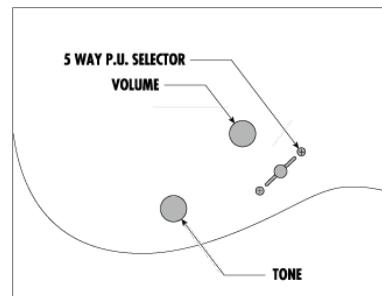

Hardtail S w/Poplar Burl Top

Ibanez Electric Guitars

- Wizard III Maple neck
- Quantum pickups

S771PB-NTF

NTF (Natural Flat)

Specs

- Neck type: Wizard III Maple neck
- Body: Poplar Burl top/Mahogany body
- Fretboard: Bound Rosewood fretboard w/Off-set white dot inlay
- Fret: Jumbo frets
- Bridge: Fixed bridge
- Neck pickup: Quantum (H) neck pickup
- Middle pickup: Quantum (S) middle pickup
- Bridge pickup: Quantum (H) bridge pickup
- Hardware color: Cosmo black

Neck Dimensions

Scale	648mm/25.5"
a : Width at Nut	43mm
b : Width at Last Fret	58mm
c : Thickness at 1st	19mm
d : Thickness at 12th	21mm
Radius	400mmR

Model No.	EAN	PRICE
S771PB-NTF	4515276638384	2.527,00 zł

"Item #" stands for the article number as used at Roland Meinl Musikinstrumente GmbH & Co KG ("Meinl"). The price specified is our official list price in PLN and the final price, applicable as of 18. January 2016 and subject to change. Price and model changes as well as changes to technical data are possible without prior announcement. Specialised retail prices may differ. No liability is assumed for setting, printing and colour errors. Roland Meinl Musikinstrumente GmbH & Co KG Spółka komandytowa Oddział w Polsce. | ul.Przemysłowa 20 | 21-100 Lubartów | Polska | E-Mail: info@meindistribution.pl | Website: www.meindistribution.pl