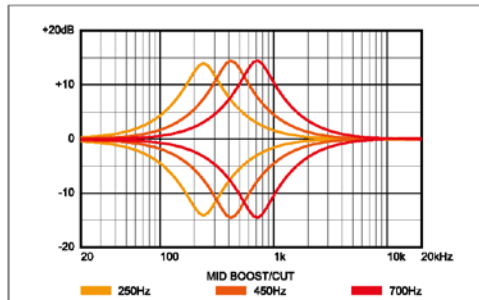

Premium SR-5 w/Ash/Walnut Top

- Premium Fret Edge Treatment
- Mono-rail V bridge
- Nordstrand™ Pickups
- BLACK TUSQ XL® nut
- Ibanez Custom Electronics 3-band eq w/eq bypass switch & 3-way Mid frequency switch
- Gotoh® machineheads

SR1305-NTF

NTF (Natural Flat)

PREMIUM

Specs

- Neck type Atlas-5 5pc Wenge/Bubinga neck w/KTS™ TITANIUM rods
- Body Ash/Walnut top/Mahogany body
- Fretboard Rosewood fretboard w/Avalone Oval dot inlay
- Fret Medium frets w/Premium fret edge treatment
- Bridge Mono-rail V bridge
- Nut Graph Tech® BLACK TUSQ XL® nut
- Neck pickup Nordstrand™ "Big Single" 5 neck pickup
- Bridge pickup Nordstrand™ "Big Single" 5 bridge pickup
- Equaliser Ibanez Custom Electronics 3-band eq w/eq bypass switch & 3-way Mid frequency switch
- Hardware color Gold
- Case/bag Soft case included

Neck Dimensions

Scale	864mm/34"
a : Width at Nut	45mm
b : Width at Last Fret	68mm
c : Thickness at 1st	19.5mm
d : Thickness at 12th	21.5mm
Radius	305mmR

Ibanez Electric Bases

Model No.	EAN	PRICE
SR1305-NTF	4515276871736	5.358,00 zł