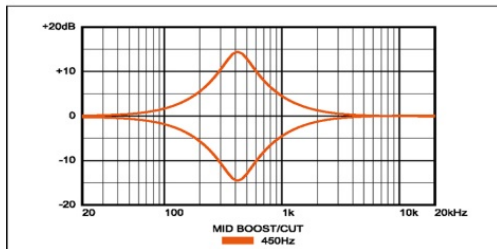

Model No.	EAN	PRICE
SR300EB-CA	4515276877370	1.283,00 zł
SR300EB-WK	4515276877400	1.283,00 zł