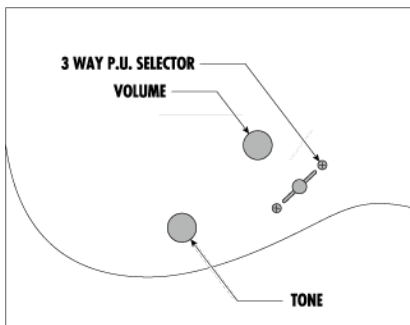

Gio GRG121DX in New Finish

- Open Pore Mahogany body

Ibanez Electric Guitars

GRG121DX-WNF

WNF (Walnut Flat)

Specs

- Neck type GRG Maple neck
- Body Mahogany body
- Fretboard Bound Rosewood fretboard w/Sharktooth inlay
- Fret Jumbo frets
- Bridge Fixed bridge
- Neck pickup IBZ-6 (H) neck pickup
- Bridge pickup IBZ-6 (H) bridge pickup
- Hardware color Black

Neck Dimensions

Scale	648mm/25.5"
a : Width at Nut	43mm
b : Width at Last Fret	58mm
c : Thickness at 1st	19.5mm
d : Thickness at 12th	21.5mm
Radius	400mmR

Model No.	EAN	PRICE
GRG121DX-WNF	4515276760139	940,00 zł

"Item #" stands for the article number as used at Roland Meinl Musikinstrumente GmbH & Co KG ("Meinl"). The price specified is our official list price in PLN and the final price, applicable as of 18. January 2016 and subject to change. Price and model changes as well as changes to technical data are possible without prior announcement. Specialised retail prices may differ. No liability is assumed for setting, printing and colour errors. Roland Meinl Musikinstrumente GmbH & Co KG Spółka komandytowa Oddział w Polsce. | ul.Przemysłowa 20 | 21-100 Lubartów | Polska | E-Mail: info@meindistribution.pl | Website: www.meindistribution.pl