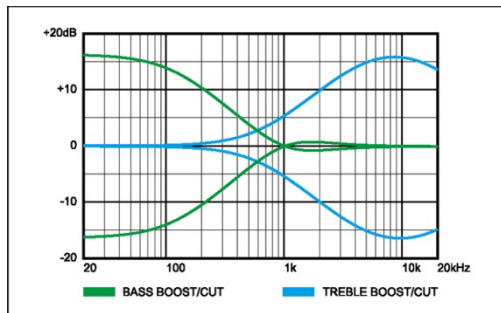

Ibanez Bass Workshop "SR Cerro" Singlecut Bass

- SR5 5pc Maple/Purpleheart neck-through
- Purpleheart fingerboard
- Mono-rail V bridge
- Ibanez Custom Electronics 3-band eq w/Eq bypass switch & 3-way Mid frequency switch
- Bartolini® MK-1 pickups

SRSC805-NTF

NTF (Natural Flat)

Specs

- Neck type: SR5 5pc Maple/Purpleheart neck-through
- Body: Poplar Burl top/Mahogany wing body
- Fretboard: Purpleheart fretboard w/Avalon Oval inlay
- Fret: Medium frets
- Bridge: Mono-rail V bridge
- Neck pickup: Bartolini® MK-1 neck pickup
- Bridge pickup: Bartolini® MK-1 bridge pickup
- Equaliser: Ibanez Custom Electronics 3-band eq w/Eq bypass switch (passive tone control on treble pot) & 3-way Mid frequency switch
- Hardware color: Black matte

Neck Dimensions

Scale	864mm/34"
a : Width at Nut	45mm
b : Width at Last Fret	74mm
c : Thickness at 1st	20.5mm
d : Thickness at 12th	22.5mm
Radius	305mmR

Ibanez Electric Bases

Model No.	EAN	PRICE
SRSC805-NTF	4515276878674	4.715,00 zł