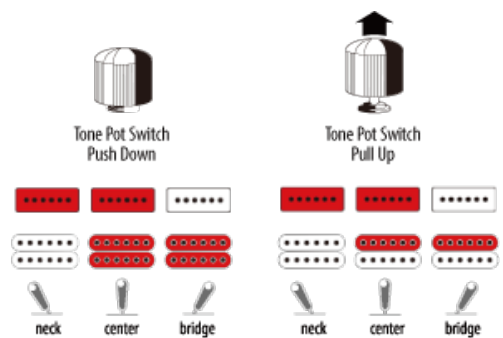

Chris Miller New Signature Model

Ibanez Electric Guitars

- Coil-tap switch on tone control (push/pull)
- Soapbar type pickup on neck position

CMM2-BKF

BKF (Black Flat)

Specs

- Neck type	CMM 1pc Maple neck
- Body	Mahogany body
- Fretboard	Maple fretboard w/Black dot inlay
- Fret	Medium frets
- Bridge	Tight-Tune bridge
- Neck pickup	Std. SS-1 (S) neck pickup
- Bridge pickup	Std. H (H) bridge pickup
- Hardware color	Chrome

Neck Dimensions

Scale	648mm/25.5"
a : Width at Nut	42mm
b : Width at Last Fret	56mm
c : Thickness at 1st	20.5mm
d : Thickness at 12th	22.5mm
Radius	250mmR

Model No.	EAN	PRICE
CMM2-BKF	4515276872375	2.055,00 zł

"Item #" stands for the article number as used at Roland Meinl Musikinstrumente GmbH & Co KG ("Meinl"). The price specified is our official list price in PLN and the final price, applicable as of 18. January 2016 and subject to change. Price and model changes as well as changes to technical data are possible without prior announcement. Specialised retail prices may differ. No liability is assumed for setting, printing and colour errors. Roland Meinl Musikinstrumente GmbH & Co KG Spółka komandytowa Oddział w Polsce. | ul.Przemysłowa 20 | 21-100 Lubartów | Polska | E-Mail: info@meindistribution.pl | Website: www.meindistribution.pl