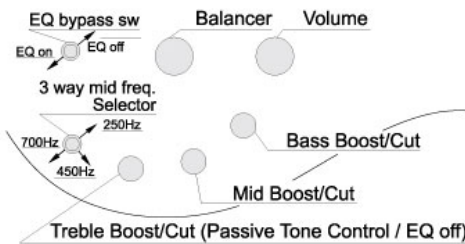

Ibanez Bass Workshop "SR Cerro" Singlecut Bass

- SR5 5pc Maple/Purpleheart neck-through
- Purpleheart fingerboard
- Mono-rail V bridge
- Ibanez Custom Electronics 3-band eq w/Eq bypass switch & 3-way Mid frequency switch
- Bartolini® MK-1 pickups

SRSC805-NTF

NTF (Natural Flat)

Specs

- Neck type: SR5 5pc Maple/Purpleheart neck-through
- Body: Poplar Burl top/Mahogany wing body
- Fretboard: Purpleheart fretboard w/Avalon Oval inlay
- Fret: Medium frets
- Bridge: Mono-rail V bridge
- Neck pickup: Bartolini® MK-1 neck pickup
- Bridge pickup: Bartolini® MK-1 bridge pickup
- Equaliser: Ibanez Custom Electronics 3-band eq w/Eq bypass switch (passive tone control on treble pot) & 3-way Mid frequency switch
- Hardware color: Black matte

Neck Dimensions

Scale	864mm/34"
a : Width at Nut	45mm
b : Width at Last Fret	74mm
c : Thickness at 1st	20.5mm
d : Thickness at 12th	22.5mm
Radius	305mmR

Ibanez Electric Bases

Model No.	EAN	PRICE
SRSC805-NTF	4515276878674	4.715,00 zł