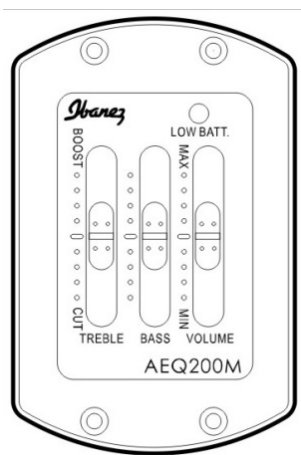

TCM50 in New Finish

- Figured Ash top
- Ibanez AEQ200M preamp w/2-band EQ

TCM50-TKS

TKS (Transparent Black Sunburst)

Specs

- Body Shape Talman Double Cutaway Body
- Top Figured Ash Top
- Back & Sides Mahogany back & sides
- Neck Mahogany neck
- Fretboard Rosewood
- Bridge Rosewood
- Tuning Machine Chrome Die-cast tuners
- Bridge Pins Ibanez Advantage™ Bridge pin
- Strings D'Addario® EXP™11 Coated 80/20 Bronze, Light (.012-.053 Gauge)
- Pickup Ibanez AP2 Magnetic pickup
- Preamp Ibanez AEQ200M preamp w/2-band EQ
- Output Jack 1/4" output

Neck Dimensions

Scale	648mm
a : Width at Nut	42mm
b : Width at 14th Fret	54mm
c : Thickness at 1st	20mm
d : Thickness at 7th	21mm
Radius	250mmR

Ibanez Acoustic Guitars

Model No.

TCM50-TKS

EAN

4515276839408

Price

1.411,00 zł