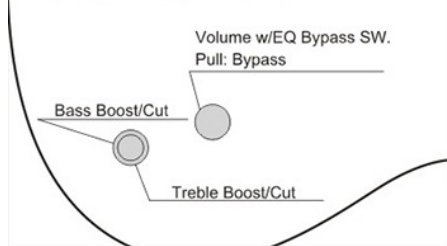

Gary Willis Premium New Signature Model

- Finger ramp
- Selected light weight Ash body
- Bartolini® **GWB** pickup & **NTBT** eq
- Gary's special shaped machinehead

GWB205-NTF

NTF(Natural Flat)

PREMIUM

Specs

- Neck type	GWB 3pc Maple neck
- Body	Ash body
- Fretboard	Ebony fingerboard w/Off-set white dot inlay
- Fret	Fretless
- Bridge	Std. bridge (16.5mm string spacing)
- Bridge pickup	Bartolini® GWB bridge pickup
- Equaliser	Bartolini® NTBT 2-band eq w/Eq bypass switch
- Hardware color	Black
- String Gauge	.045/.065/.085/.105/.135
-Case/bag	Soft case included

Neck Dimensions

Scale	864mm/34"
a : Width at Nut	45mm
b : Width at Last Fret	68mm
c : Thickness at 1st	19mm
d : Thickness at 12th	21mm
Radius	305mmR

Bartolini® **NTBT**