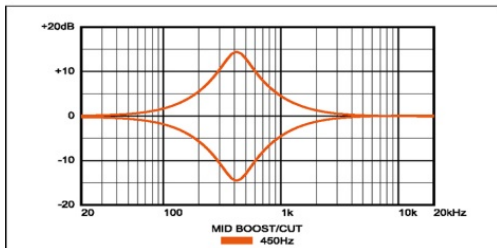

Model No.	EAN	PRICE
SR300E-IPT	4515276877332	1.283,00 zł
SR300E-PW	4515276877349	1.283,00 zł