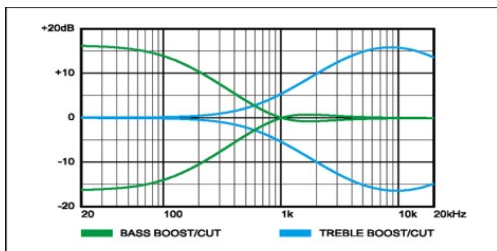

Model No.	EAN	PRICE
SR300E-IPT	4515276877332	1.283,00 zł
SR300E-PW	4515276877349	1.283,00 zł