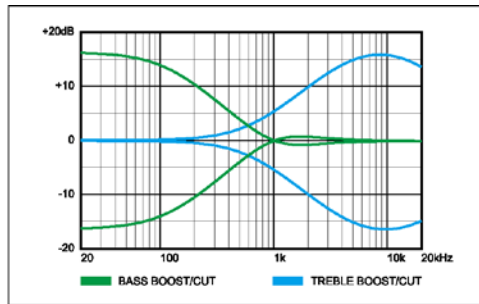

Premium SR-5 w/Ash/Walnut Top

- Premium Fret Edge Treatment
- Mono-rail V bridge
- Nordstrand™ Pickups
- BLACK TUSQ XL® nut
- Ibanez Custom Electronics 3-band eq w/eq bypass switch & 3-way Mid frequency switch
- Gotoh® machineheads

SR1305-NTF

NTF (Natural Flat)

PREMIUM

Specs

- Neck type Atlas-5 5pc Wenge/Bubinga neck w/KTS™ TITANIUM rods
- Body Ash/Walnut top/Mahogany body
- Fretboard Rosewood fretboard w/Avalone Oval dot inlay
- Fret Medium frets w/Premium fret edge treatment
- Bridge Mono-rail V bridge
- Nut Graph Tech® BLACK TUSQ XL® nut
- Neck pickup Nordstrand™ "Big Single" 5 neck pickup
- Bridge pickup Nordstrand™ "Big Single" 5 bridge pickup
- Equaliser Ibanez Custom Electronics 3-band eq w/eq bypass switch & 3-way Mid frequency switch
- Hardware color Gold
- Case/bag Soft case included

Neck Dimensions

Scale	864mm/34"
a : Width at Nut	45mm
b : Width at Last Fret	68mm
c : Thickness at 1st	19.5mm
d : Thickness at 12th	21.5mm
Radius	305mmR

Ibanez Electric Bases

Model No.	EAN	PRICE
SR1305-NTF	4515276871736	5.358,00 zł