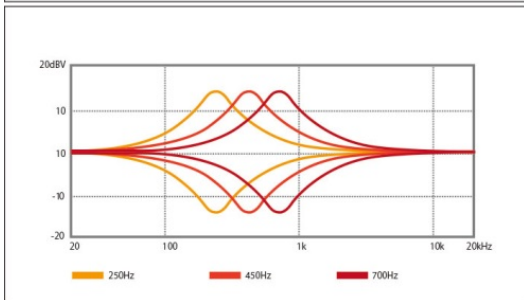

SR805 Debut

- Bartolini® MK-1 pickups
- Jatoba Bubinga Slim neck
- Ibanez Custom Electronics 3-Band eq w/3-way mid frequency switch

SR805-AWT

AWT (Aged Whiskey Burst Flat)

Specs

- Neck type: SR5 5pc Jatoba/Bubinga neck
- Body: Poplar Burl top/Mahogany body
- Fretboard: Rosewood fretboard w/Abalone Oval inlay
- Fret: Medium frets
- Bridge: Accu-cast B305 bridge
- Neck pickup: Bartolini® MK-1 neck pickup
- Bridge pickup: Bartolini® MK-1 bridge pickup
- Equaliser: Ibanez Custom Electronics 3-band eq w/3-way mid frequency switch
- Hardware color: Gold

Neck Dimensions

Scale	864mm/34"
a : Width at Nut	45mm
b : Width at Last Fret	68mm
c : Thickness at 1st	19.5mm
d : Thickness at 12th	21.5mm
Radius	305mmR

Model No.	EAN	PRICE
SR805-AWT	4515276694694	3.857,00 zł