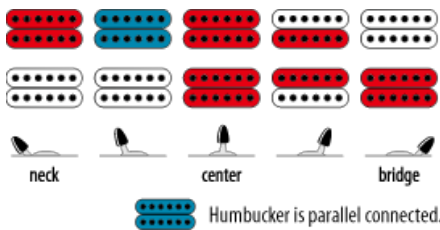

RG7421 Open Pore Finish

- Wizard II-7 3pc Maple neck
- Quantum pickups

RG7421-WNF

WNF (Walnut Flat)

Specs

- Neck type: Wizard II-7 3pc Maple neck
- Body: Mahogany body
- Fretboard: Rosewood fretboard w/White dot inlay
- Fret: Jumbo frets
- Bridge: Fixed bridge
- Neck pickup: Quantum (H) neck pickup
- Bridge pickup: Quantum (H) bridge pickup
- Hardware color: Black

Neck Dimensions

Scale	648mm/25.5"
a : Width at Nut	48mm
b : Width at Last Fret	68mm
c : Thickness at 1st	19mm
d : Thickness at 12th	21mm
Radius	400mmR

Model No.	EAN	PRICE
RG7421-WNF	4515276693680	1.840,00 zł

"Item #" stands for the article number as used at Roland Meinl Musikinstrumente GmbH & Co KG ("Meinl"). The price specified is our official list price in PLN and the final price, applicable as of 18. January 2016 and subject to change. Price and model changes as well as changes to technical data are possible without prior announcement. Specialised retail prices may differ. No liability is assumed for setting, printing and colour errors. Roland Meinl Musikinstrumente GmbH & Co KG Spółka komandytowa Oddział w Polsce. | ul.Przemysłowa 20 | 21-100 Lubartów | Polska | E-Mail: info@meindistribution.pl | Website: www.meindistribution.pl