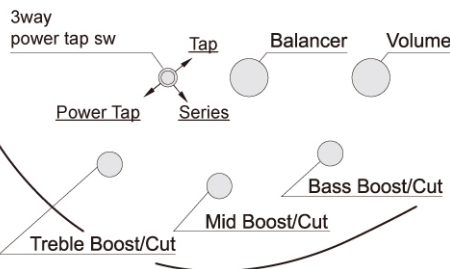

Model No.	EAN	PRICE
SR300E-IPT	4515276877332	1.283,00 zł
SR300E-PW	4515276877349	1.283,00 zł