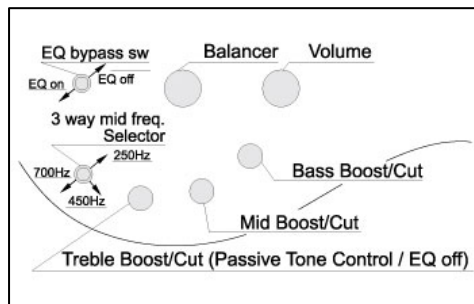

Neck Dimensions

Scale 864mm/34"

a : Width at Nut 38mm

b : Width at Last Fret 62mm

c : Thickness at 1st 19.5mm

d : Thickness at 12th 21.5mm

Radius 305mmR

Ibanez Electric Bases