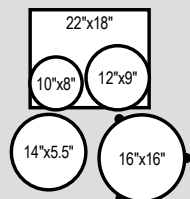

VML925S (With HWP) 6883.00