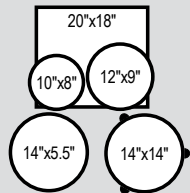

VBA 805/C/B - Black/Chrome Drum-Hw ... 4616.00