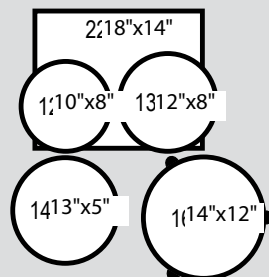

TGC685C 2062.00

1. **Includes:**

1814B	18" x 14"	Bass
1008T	10" x 8"	Tom
1208T	12" x 8"	Tom
1412F	14" x 12"	FloorTom
1305SD	14" x 5,5"	Snare Matching
TH60		Tom Holders (2)

Hardware-Set:
H-60W-J | S-60W-J | C-60W-J | P-60W-J | D-60
CX-200 Cymbals
14" Crash Ride | 12" Hats

Cena

Zestaw 5 bębnow ze statywami			Cena
TGB605	TG 5-pc Drum Set w/Stands, Black Parts		2036,00
TGB625	TG 5-pc Drum Set w/Stands, Black Parts		2140,00
TGB625H	TG 5-pc Drum Set w/Stands, Black Parts		2140,00
TGB685	TG 5-pc Drum Set w/Stands, Black Parts		1726,00
TGC605	TG 5-pc Drum Set w/Stands, Chrome Parts		2036,00
TGC625	TG 5-pc Drum Set w/Stands, Chrome Parts		2140,00
TGC625H	TG 5-pc Drum Set w/Stands, Chrome Parts		2140,00
TGC685	TG 5-pc Drum Set w/Stands, Chrome Parts		1726,00
Zestaw 5 bębnow ze statywami i talerzami,			Cena
TGB605C	TG 5-pc Drum Set w/Stands & Cymbals., Black Parts		2464,00
TGB625C	TG 5-pc Drum Set w/Stands & Cymbals., Black Parts		2581,00
TGB625HC	TG 5-pc Drum Set w/Stands & Cymbals., Black Parts		2581,00
TGB685C	TG 5-pc Drum Set w/Stands & Cymbals., Black Parts		2064,00