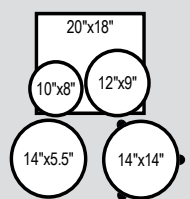

VML905 (With HWP) 6734.00